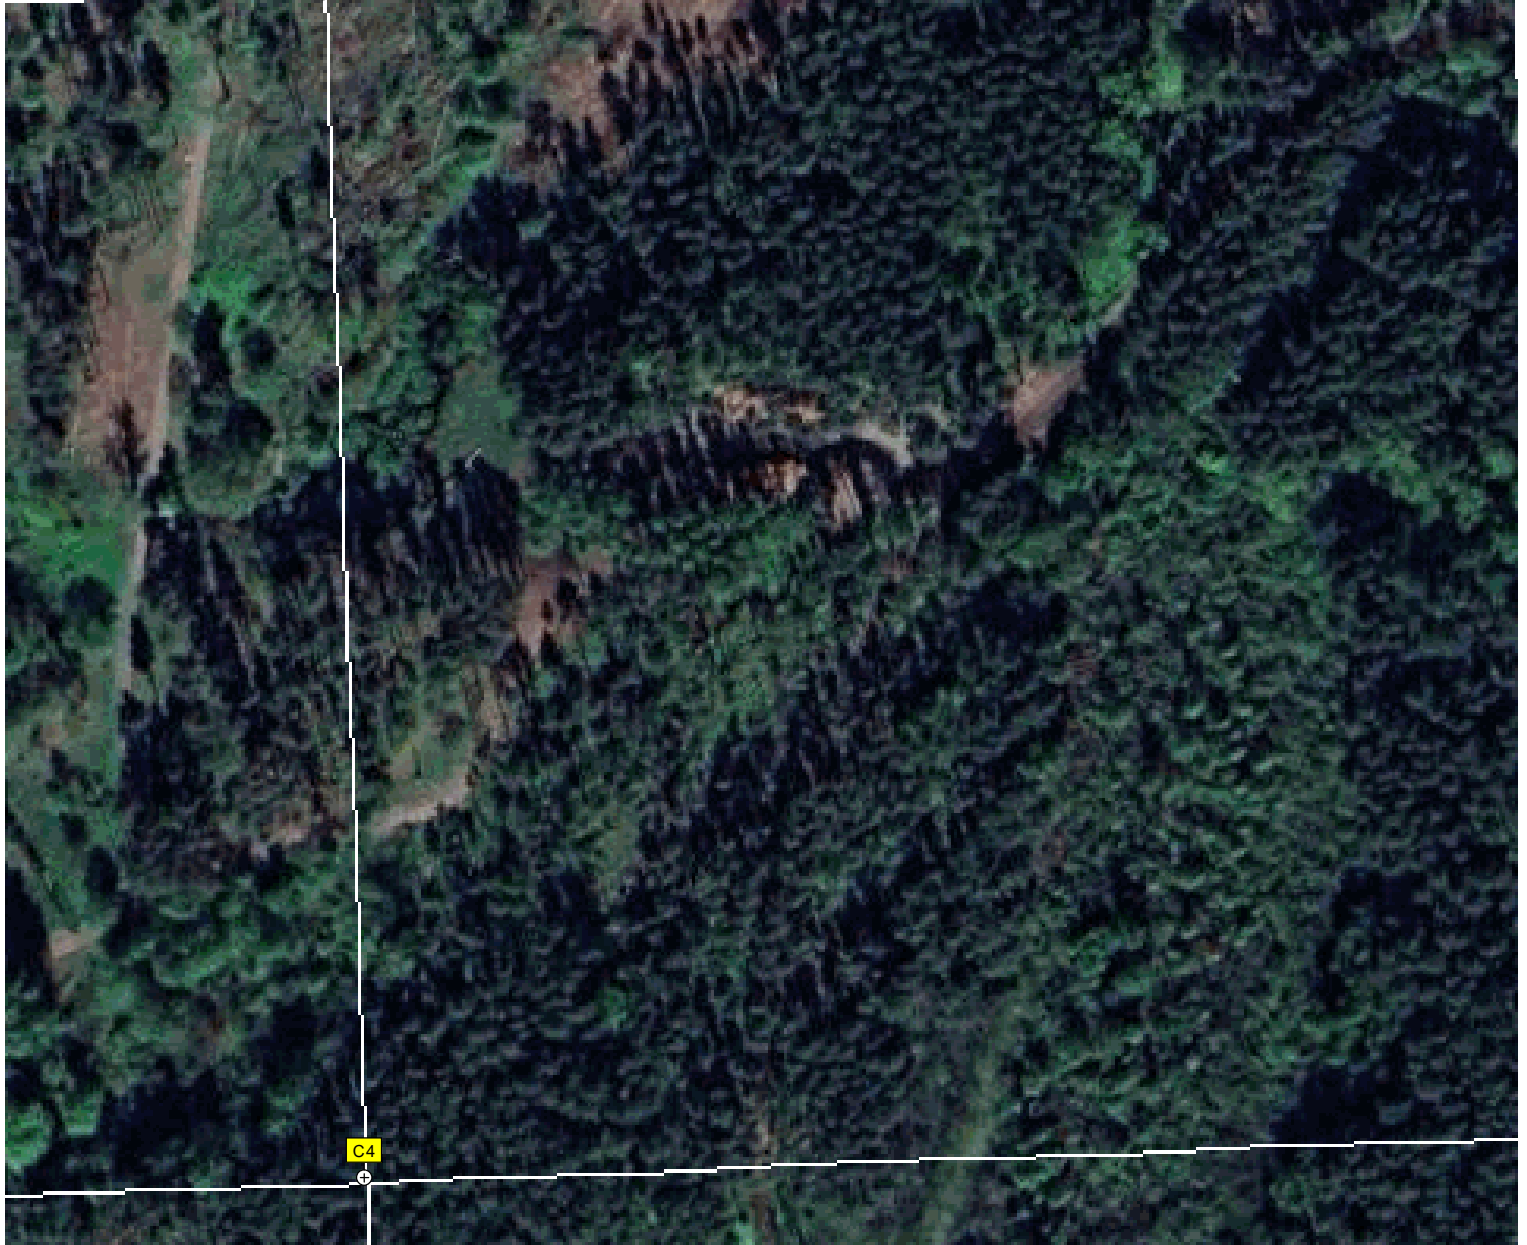

D2

E1

E2

6244500

6244000

A5

An aerial photograph of a dense forest. A yellow rectangular label with the text 'C5' is positioned on the left side of the image. A white crosshair marker is located at the intersection of a vertical and a horizontal white line that cross through the forest. The forest appears to be a mix of green and brownish-green, suggesting different tree species or perhaps some damage or thinning. The overall image is oriented vertically on the page.