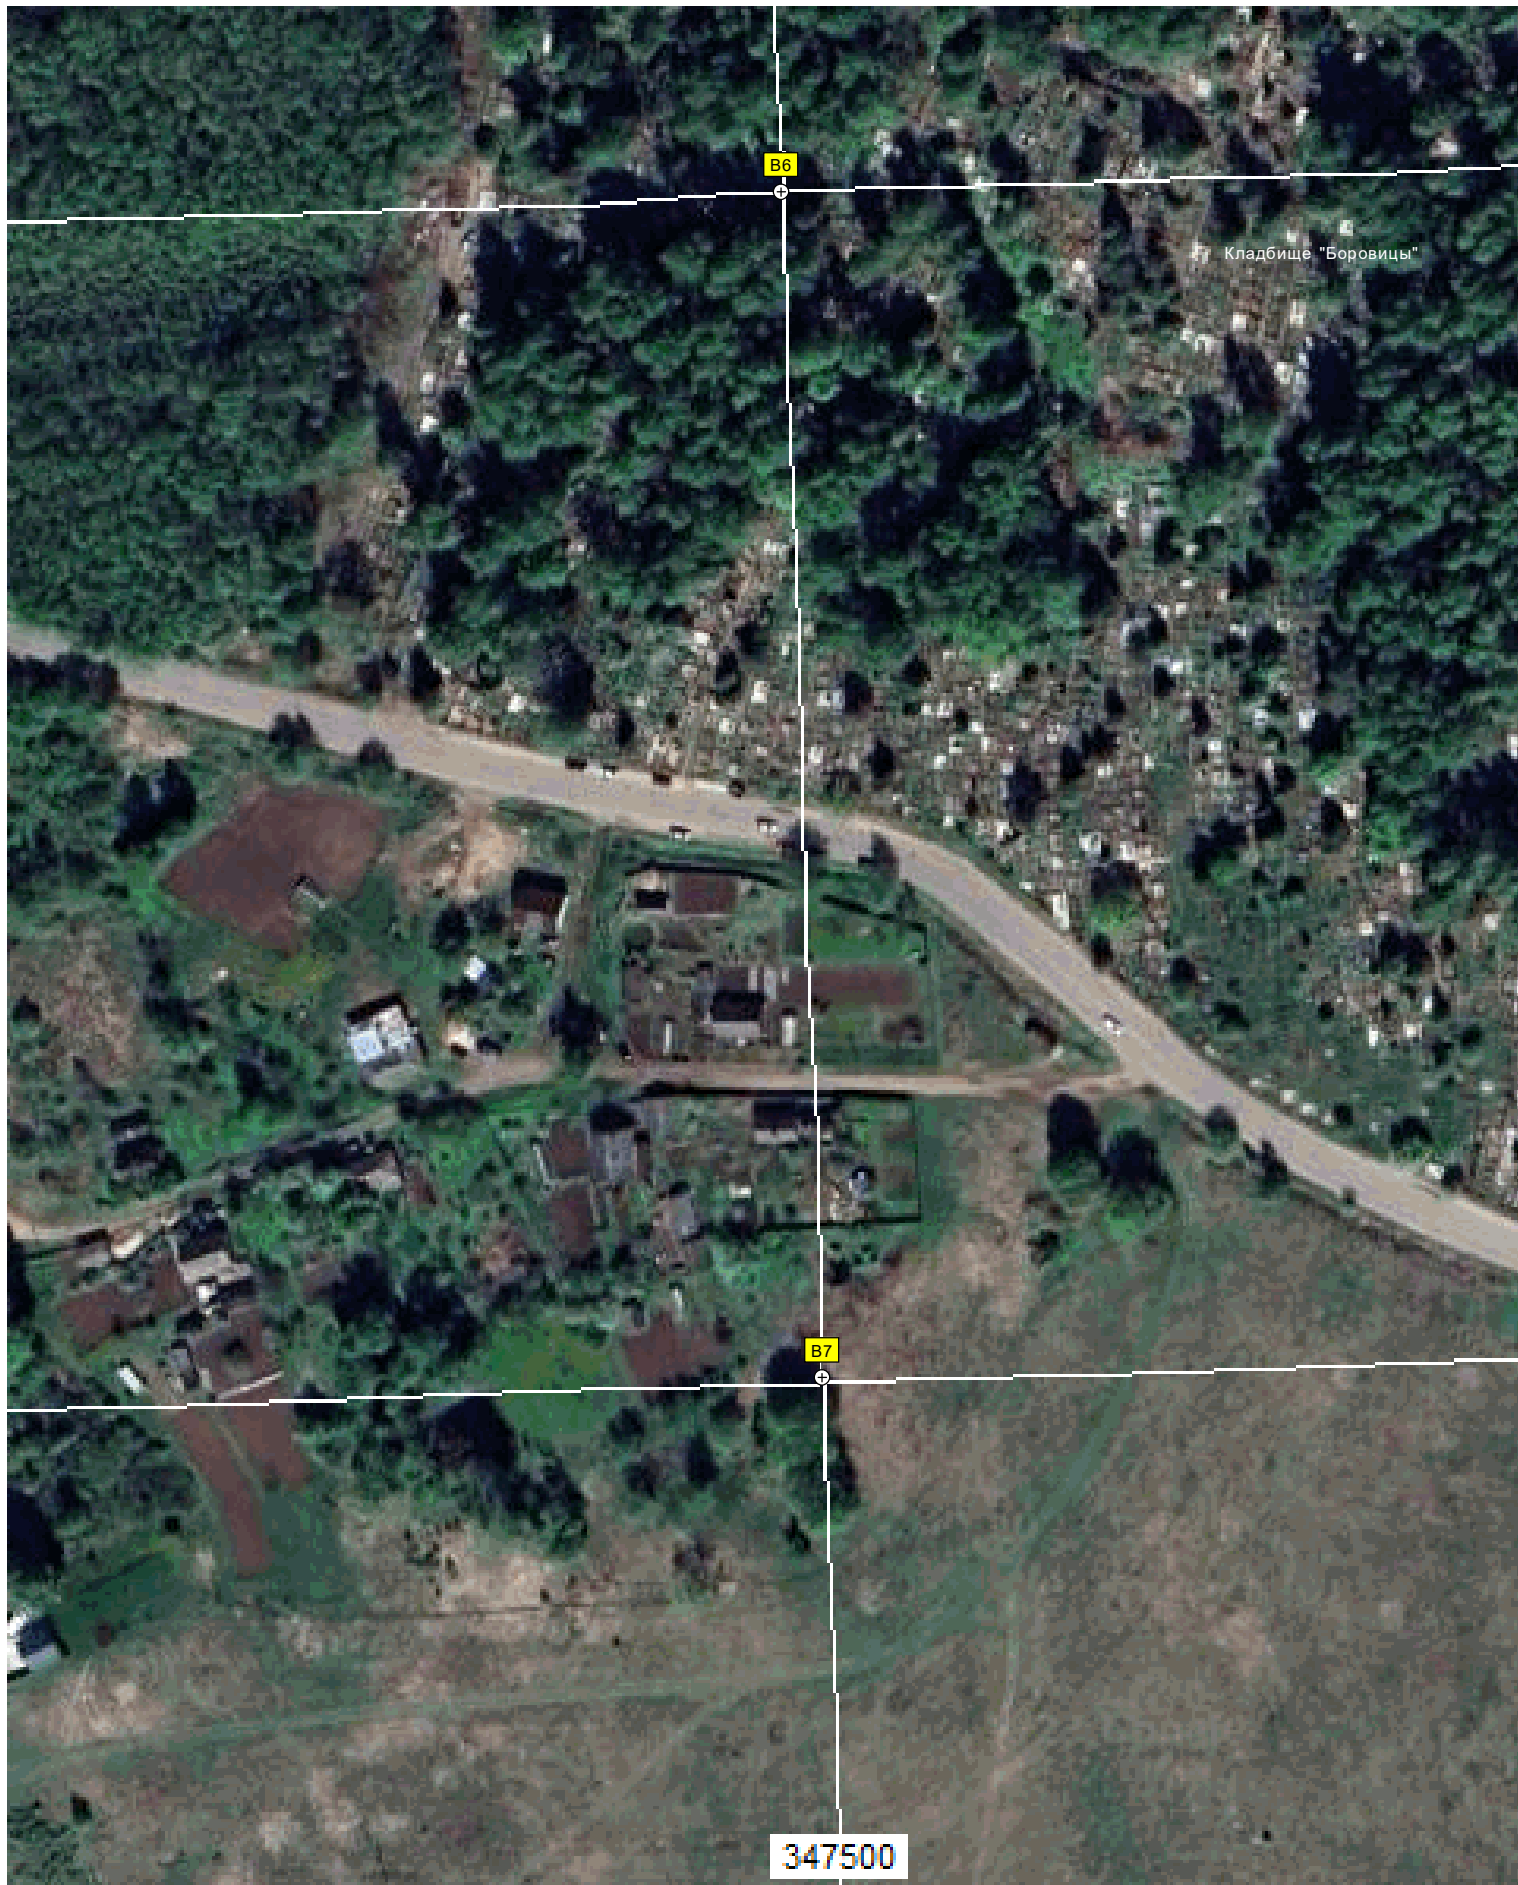

D2

E1

E2

6244500

6244000

A5

An aerial photograph of a dense forest. A yellow rectangular label with the text 'C5' is positioned on the left side of the image. A white crosshair marker is located at the intersection of a vertical and a horizontal white line that cross through the forest. The forest appears to be a mix of green and brownish-green, suggesting different tree species or perhaps some damage or thinning. The overall image is oriented vertically on the page.

C5

6243500

A6

A7

B6

Кладбище "Боровицы"

B7

347500