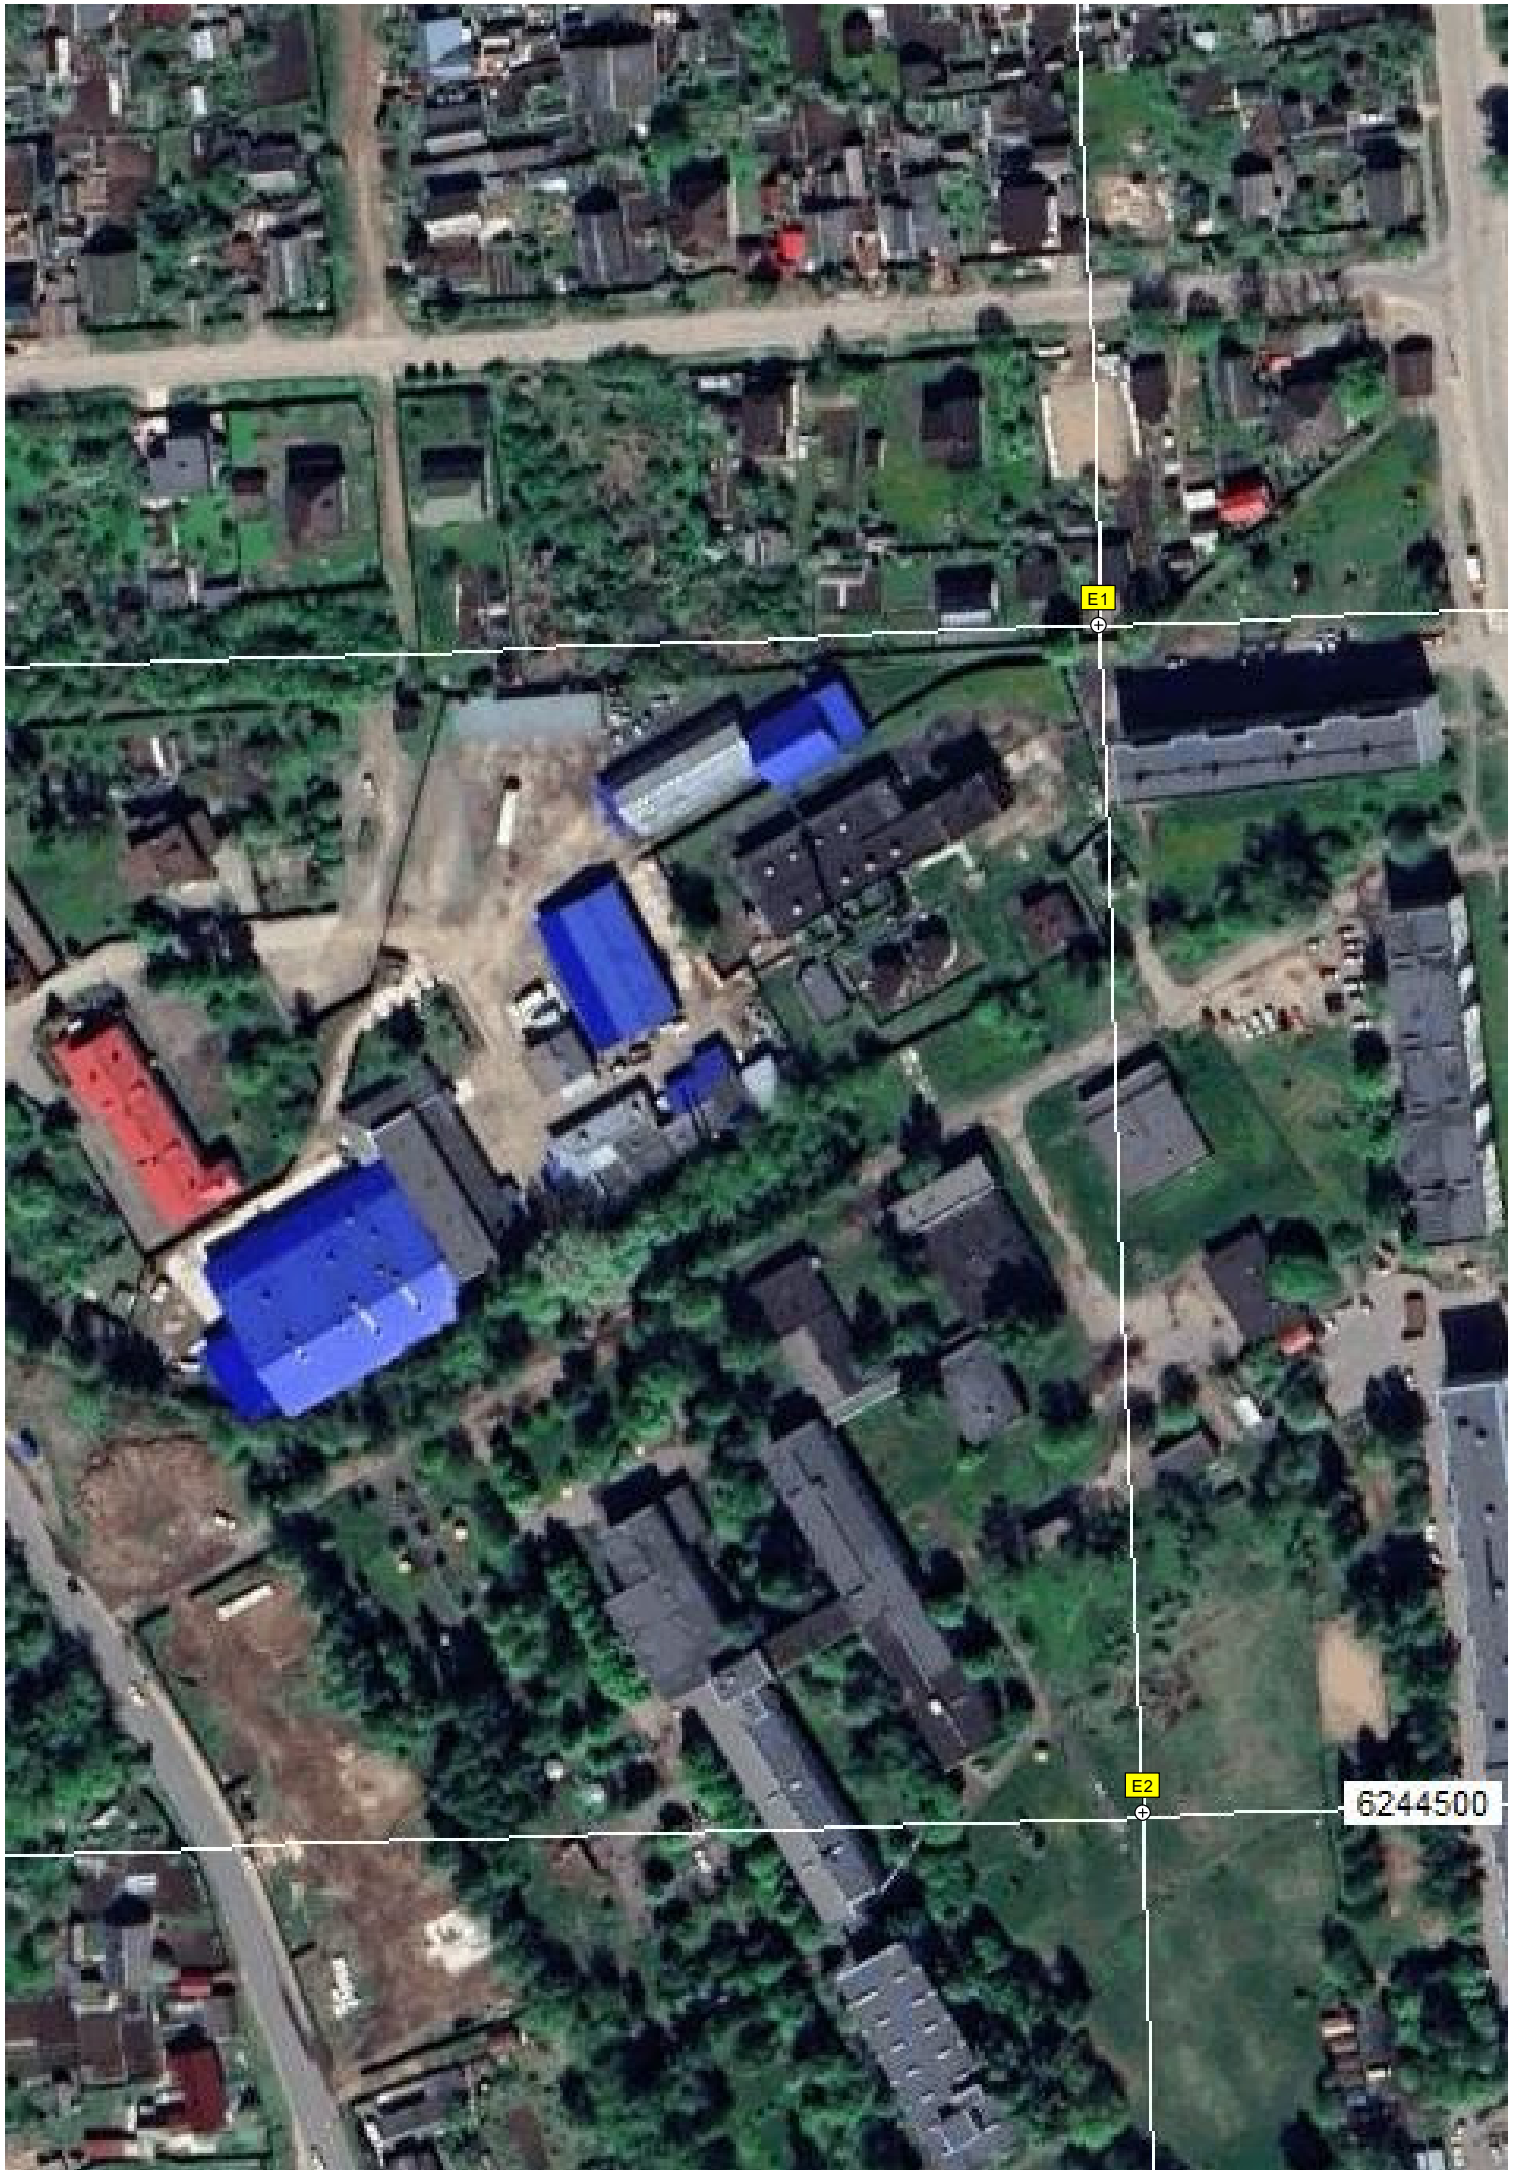

©2023 Google

©2023 Google

B1

B2

348000

C1

D1

C2

D2

E1

E2

6244500

6244000

A5

An aerial photograph of a dense forest. A yellow rectangular label with the text 'C5' is positioned on the left side of the image. A white crosshair marker is located at the intersection of a vertical and a horizontal white line that cross through the forest. The forest appears to be a mix of green and brownish-green, suggesting different tree species or perhaps some damage or thinning. The overall image is oriented vertically on the page.