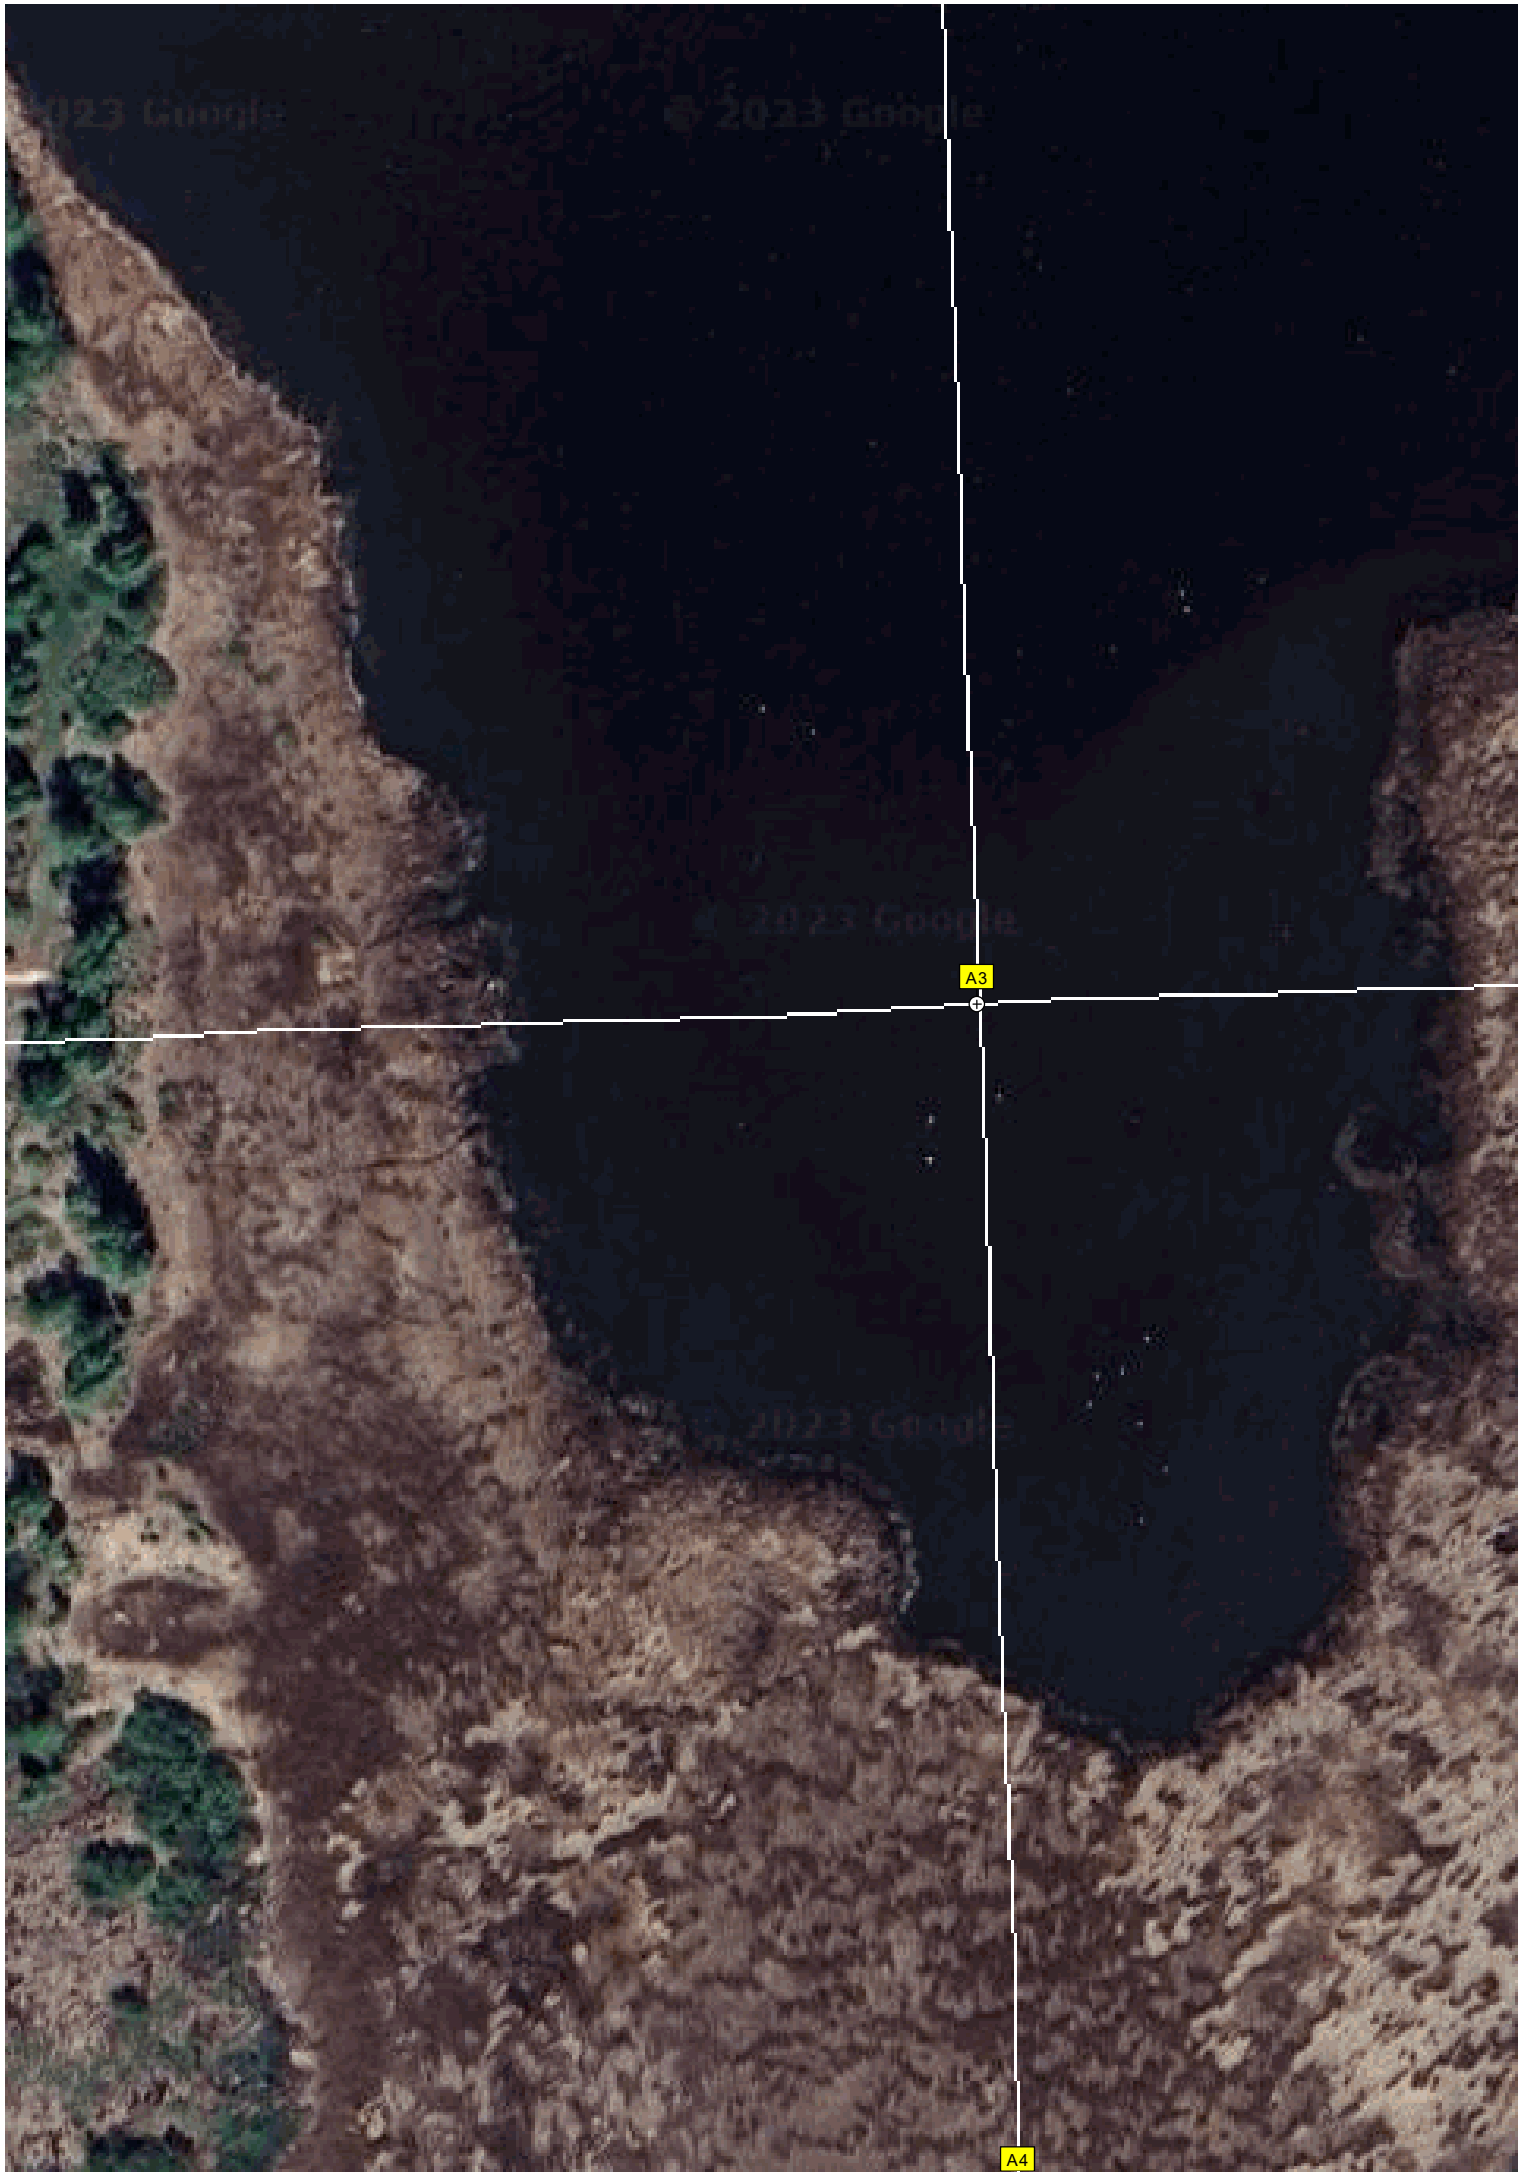

D2

E1

E2

6244500

6244000

A5

An aerial photograph of a dense forest. A yellow rectangular label with the text 'C5' is positioned on the left side of the image. A white crosshair marker is located at the intersection of a vertical and a horizontal white line that cross through the forest. The forest appears to be a mix of green and brownish-green, suggesting different tree species or perhaps some damage or thinning. The overall image is oriented vertically on the page.