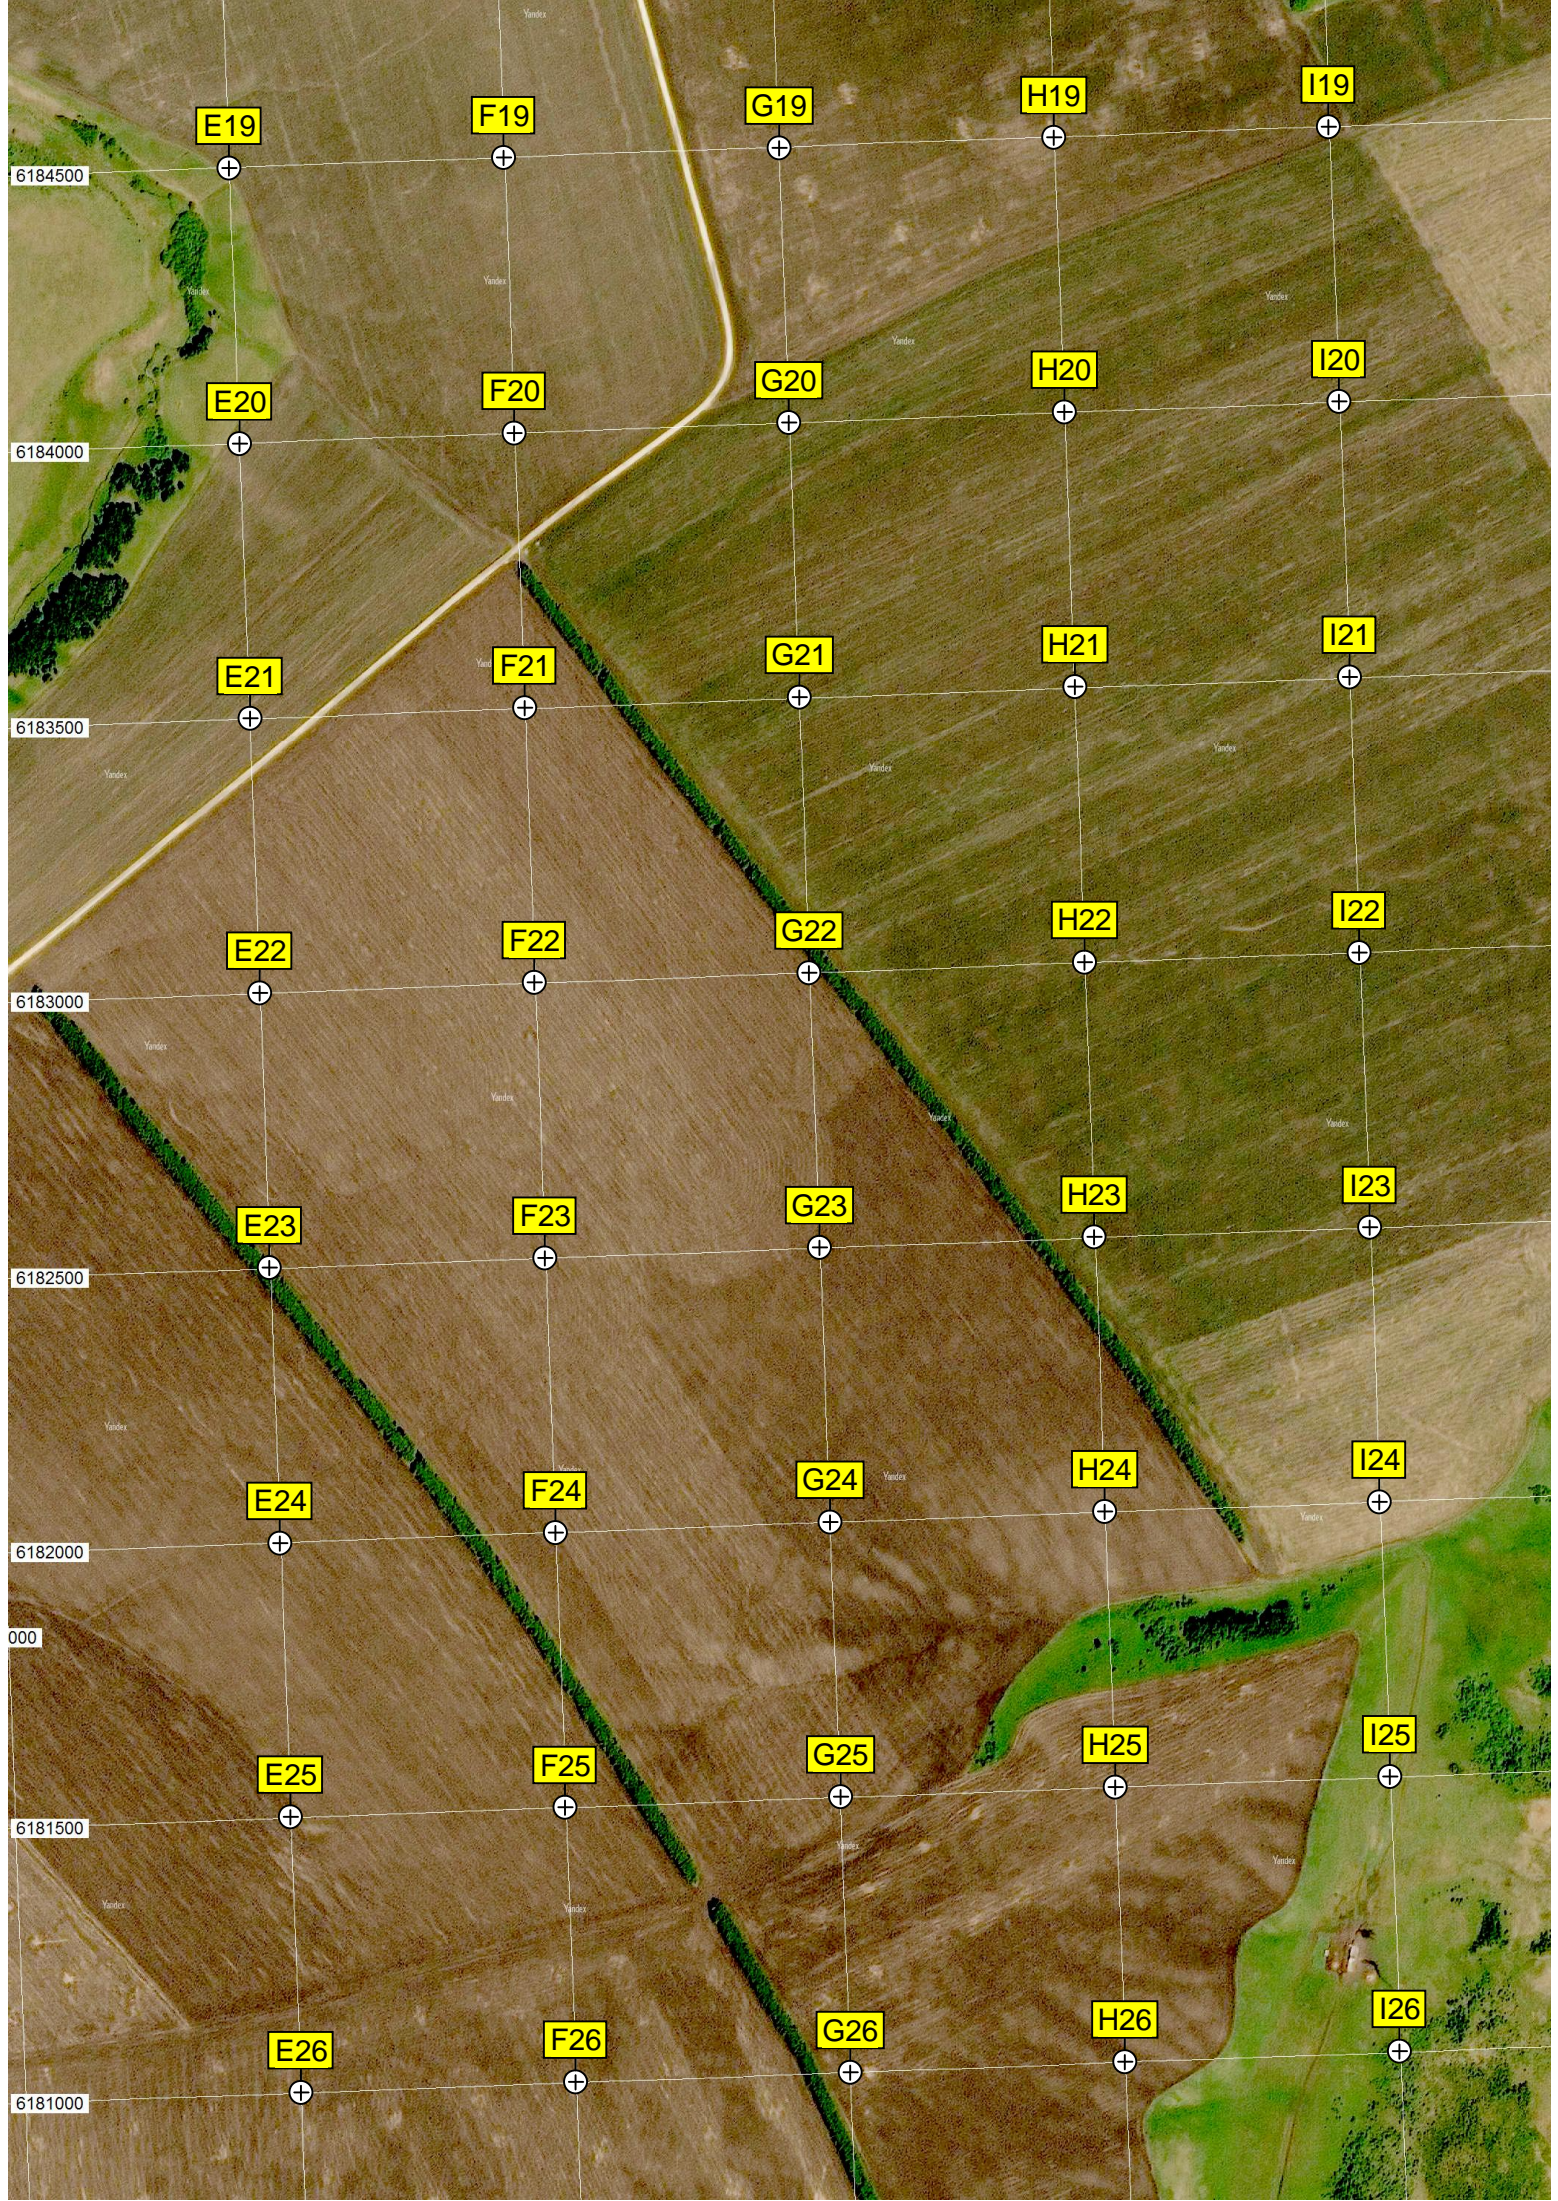

6186000

6185500

6185000

6184500

ище

8

9

г. Сопка 358,4 м

- U20, V20, W20, X20, Y20, Z20
- U21, V21, W21, X21, Y21, Z21
- U22, V22, W22, X22, Y22, Z22
- U23, V23, W23, X23, Y23, Z23
- U24, V24, W24, X24, Y24, Z24
- U25, V25, W25, X25, Y25, Z25
- U26, V26, W26, X26, Y26, Z26
- U27, V27, W27, X27, Y27, Z27