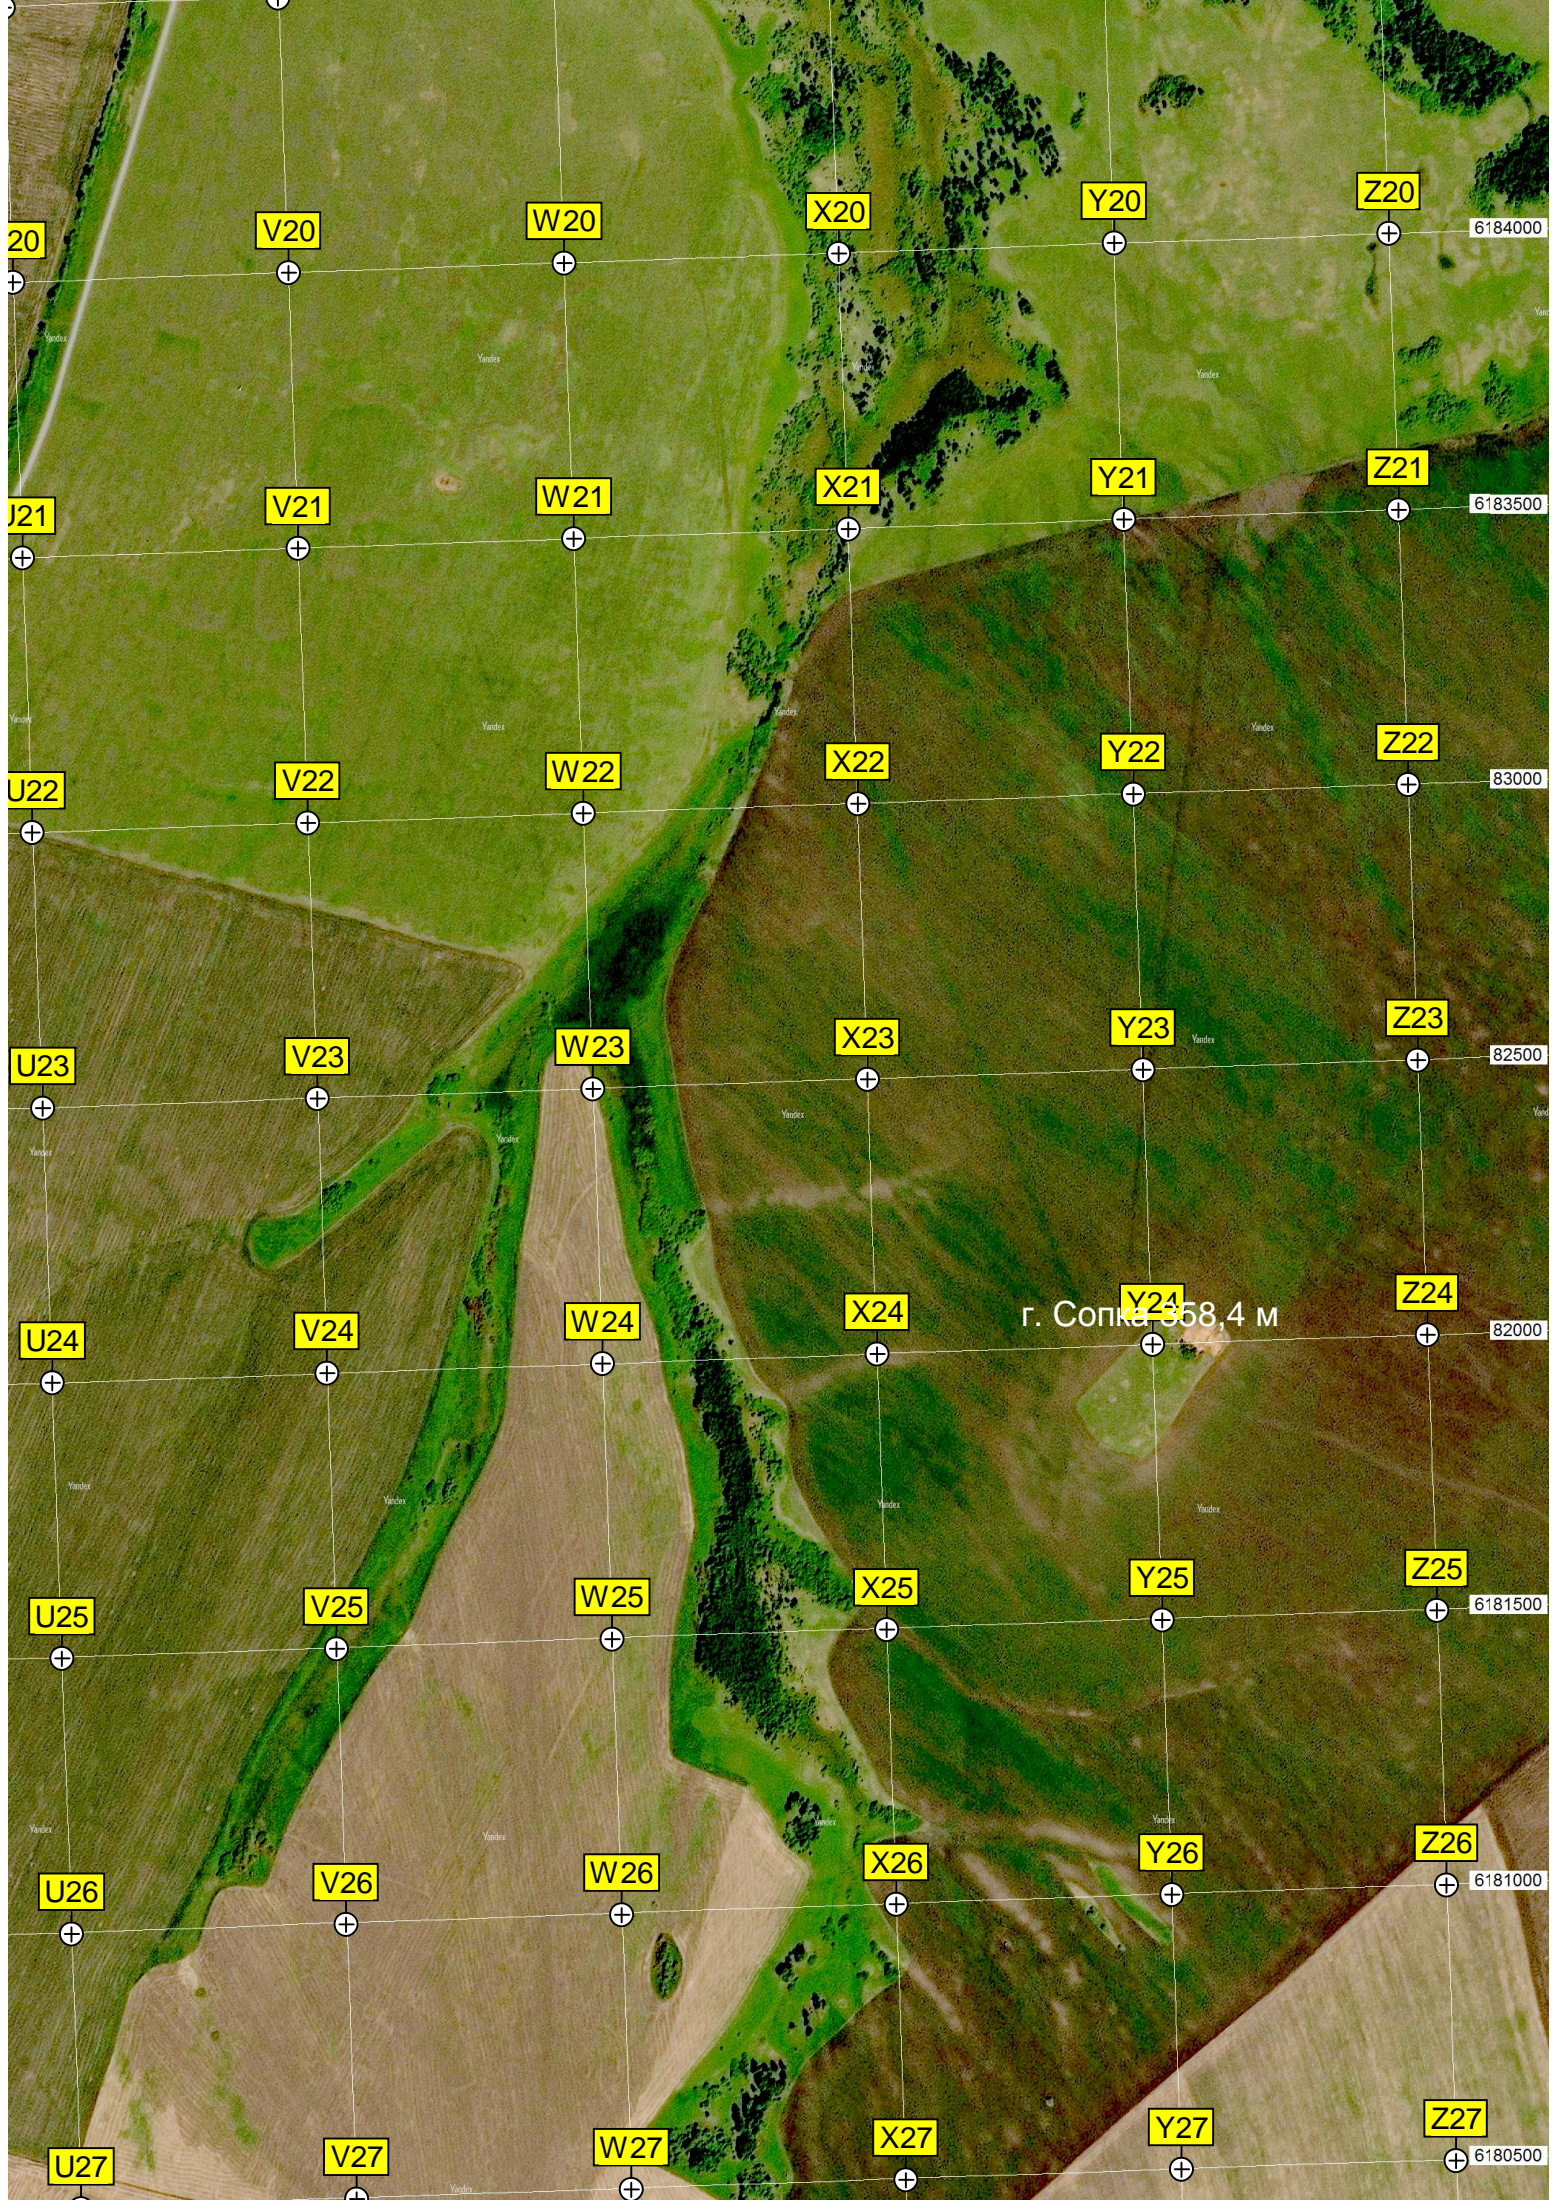

6186000

6185500

6185000

6184500

ище

8

9

г. Сопка 358,4 м

- U20, V20, W20, X20, Y20, Z20
- U21, V21, W21, X21, Y21, Z21
- U22, V22, W22, X22, Y22, Z22
- U23, V23, W23, X23, Y23, Z23
- U24, V24, W24, X24, Y24, Z24
- U25, V25, W25, X25, Y25, Z25
- U26, V26, W26, X26, Y26, Z26
- U27, V27, W27, X27, Y27, Z27