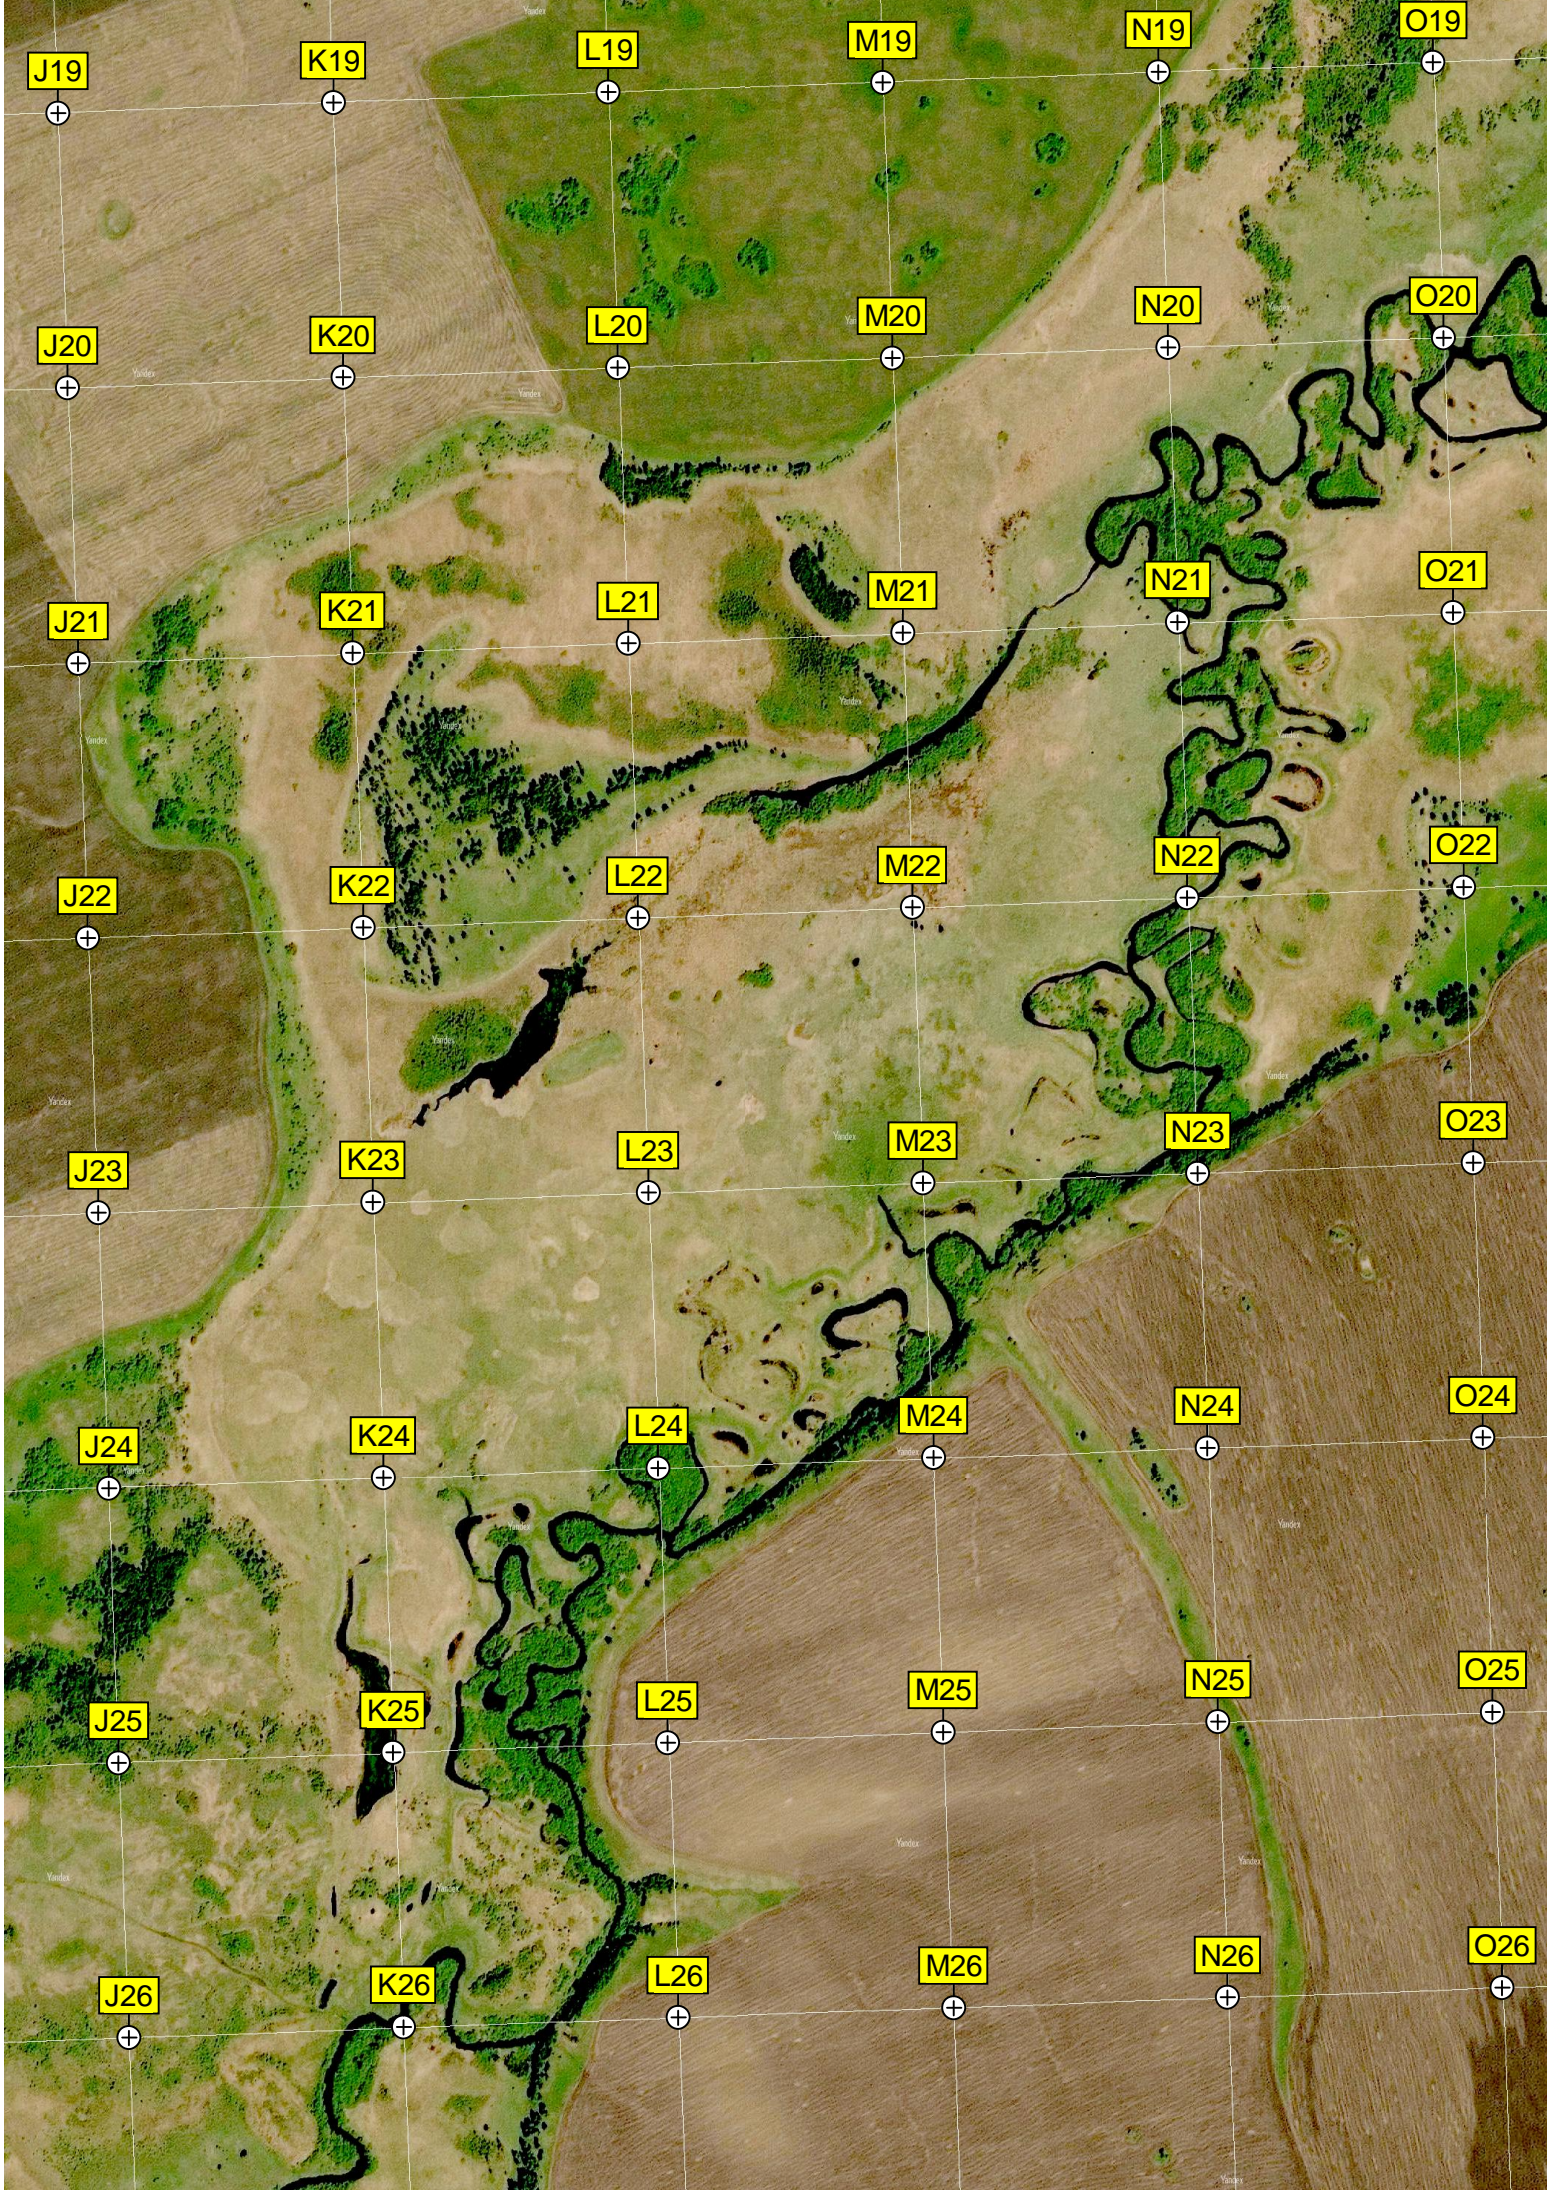

6186000

6185500

6185000

6184500

ище

8

9

г. Сопка 358,4 м

- U20, V20, W20, X20, Y20, Z20
- U21, V21, W21, X21, Y21, Z21
- U22, V22, W22, X22, Y22, Z22
- U23, V23, W23, X23, Y23, Z23
- U24, V24, W24, X24, Y24, Z24
- U25, V25, W25, X25, Y25, Z25
- U26, V26, W26, X26, Y26, Z26
- U27, V27, W27, X27, Y27, Z27