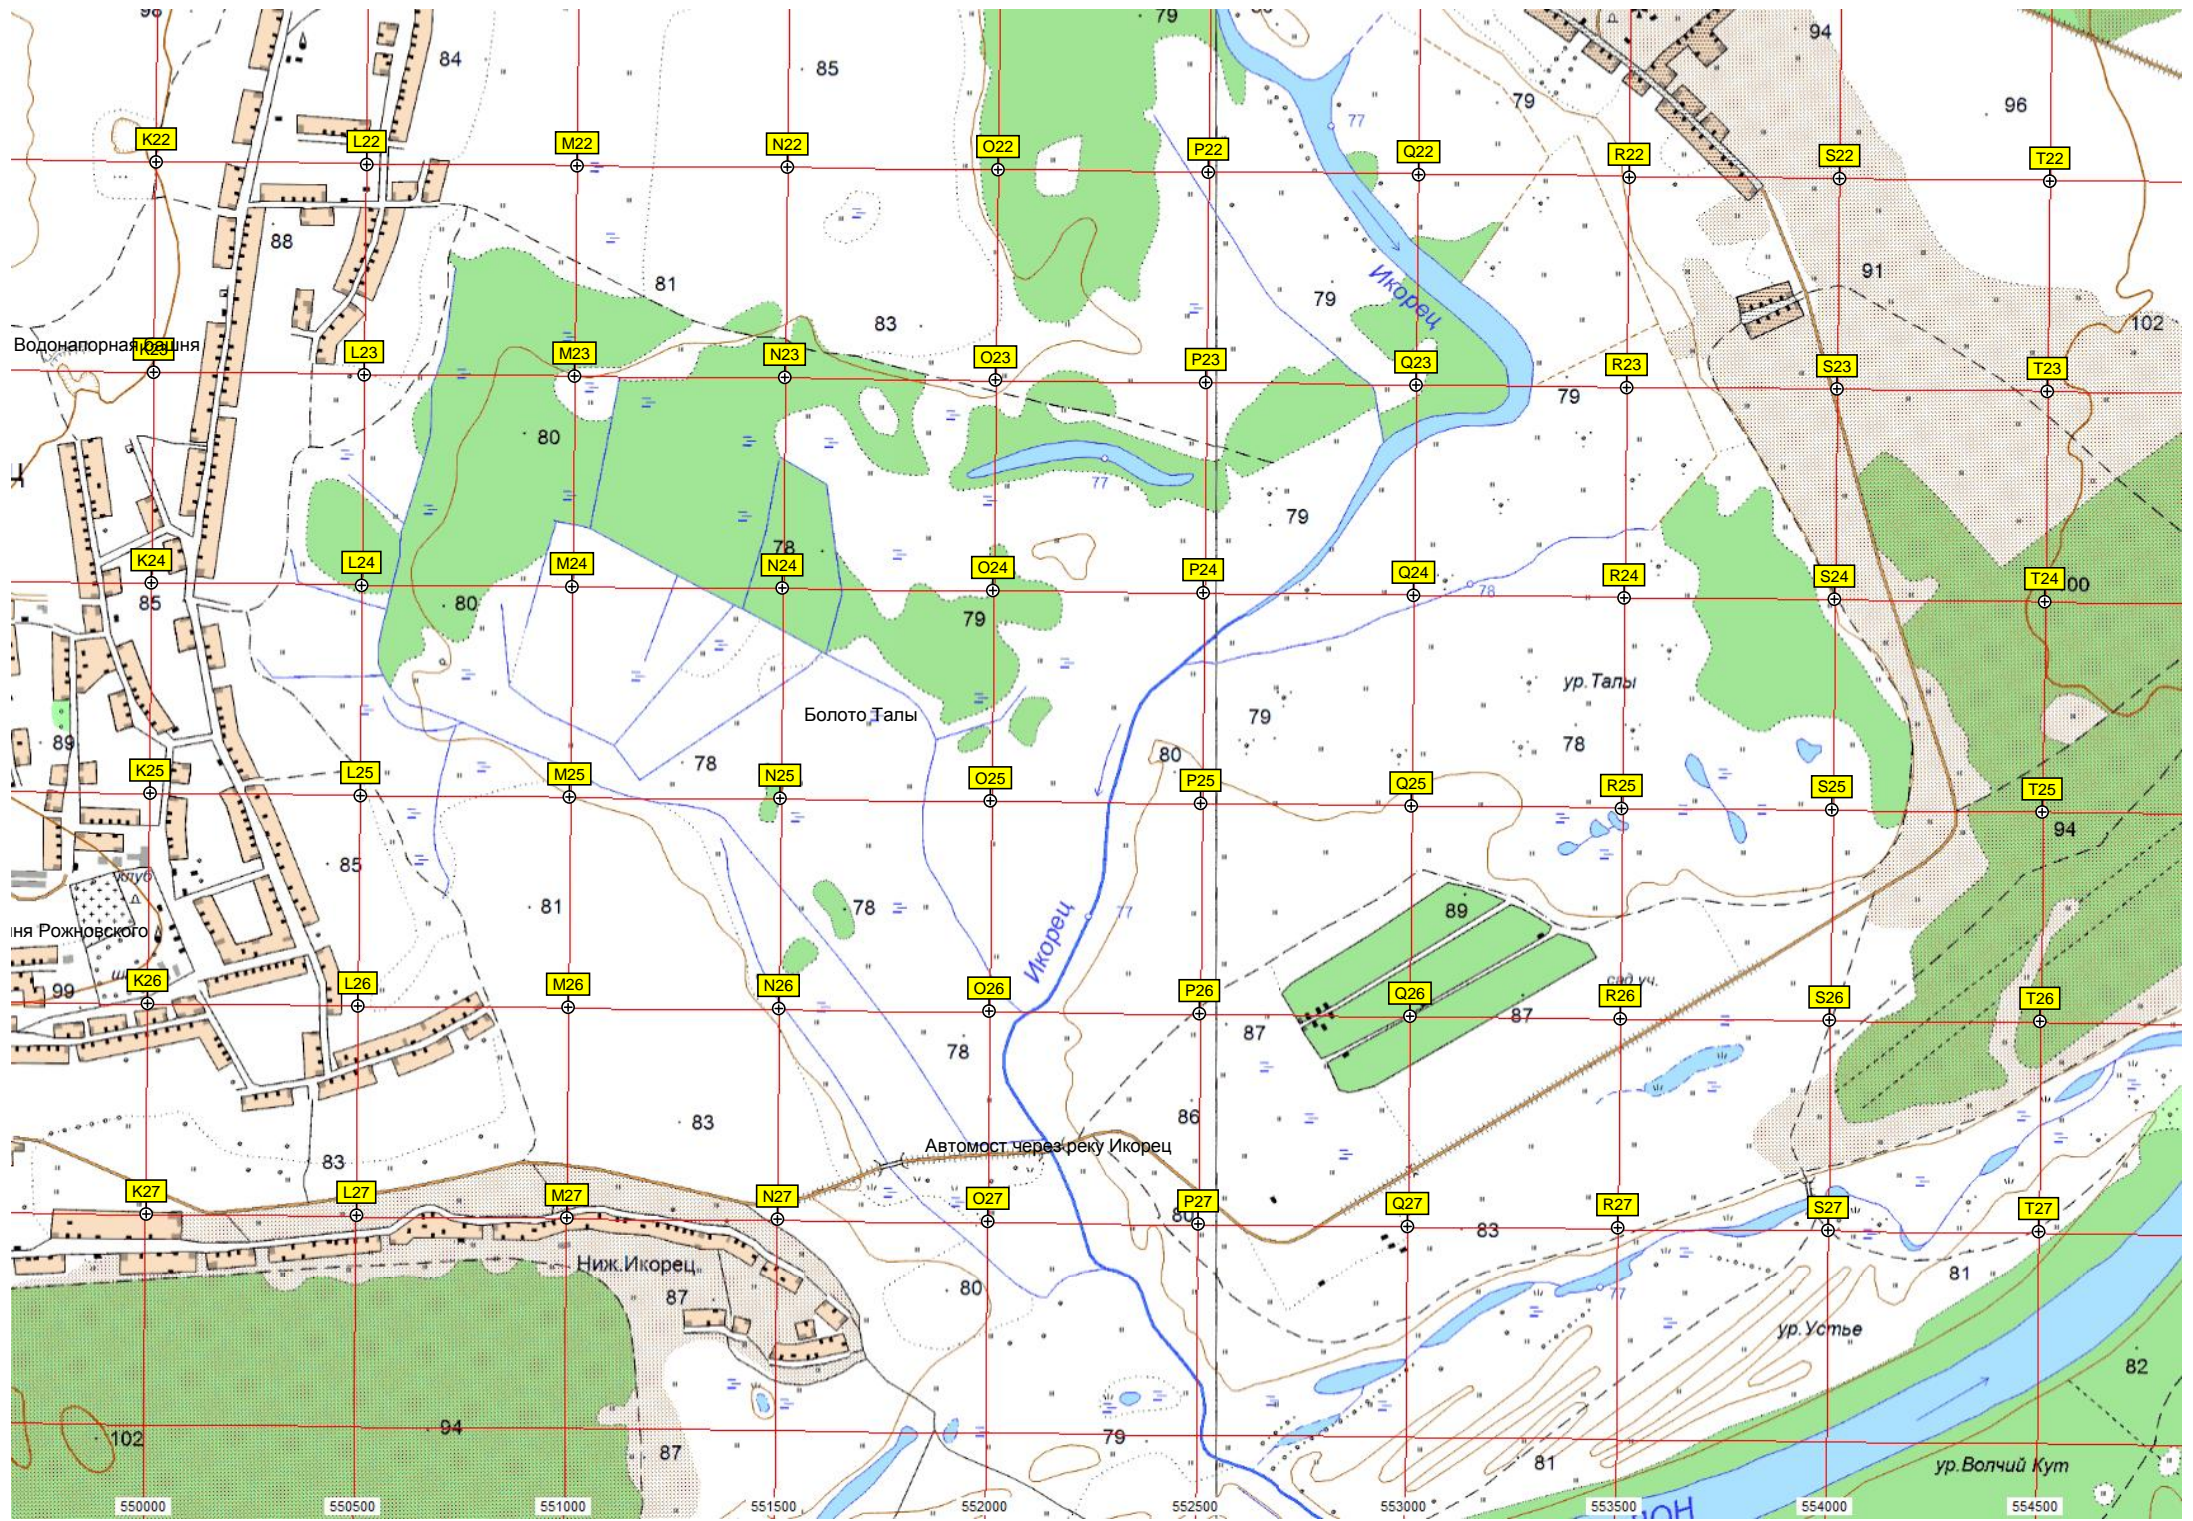

льный лагерь "Ракета"

пионерлаг.

ур.Галич

Улчище Галич

б. Борковская

б. Борковская

126

130

85

96

- U15, V15, W15, X15, Y15, Z15, AA15, AB15, AC15, AD15
- U16, V16, W16, X16, Y16, Z16, AA16, AB16, AC16, AD16
- U17, V17, W17, X17, Y17, Z17, AA17, AB17, AC17, AD17
- U18, V18, W18, X18, Y18, Z18, AA18, AB18, AC18, AD18
- U19, V19, W19, X19, Y19, Z19, AA19, AB19, AC19, AD19
- U20, V20, W20, X20, Y20, Z20, AA20, AB20, AC20, AD20
- U21, V21, W21, X21, Y21, Z21, AA21, AB21, AC21, AD21