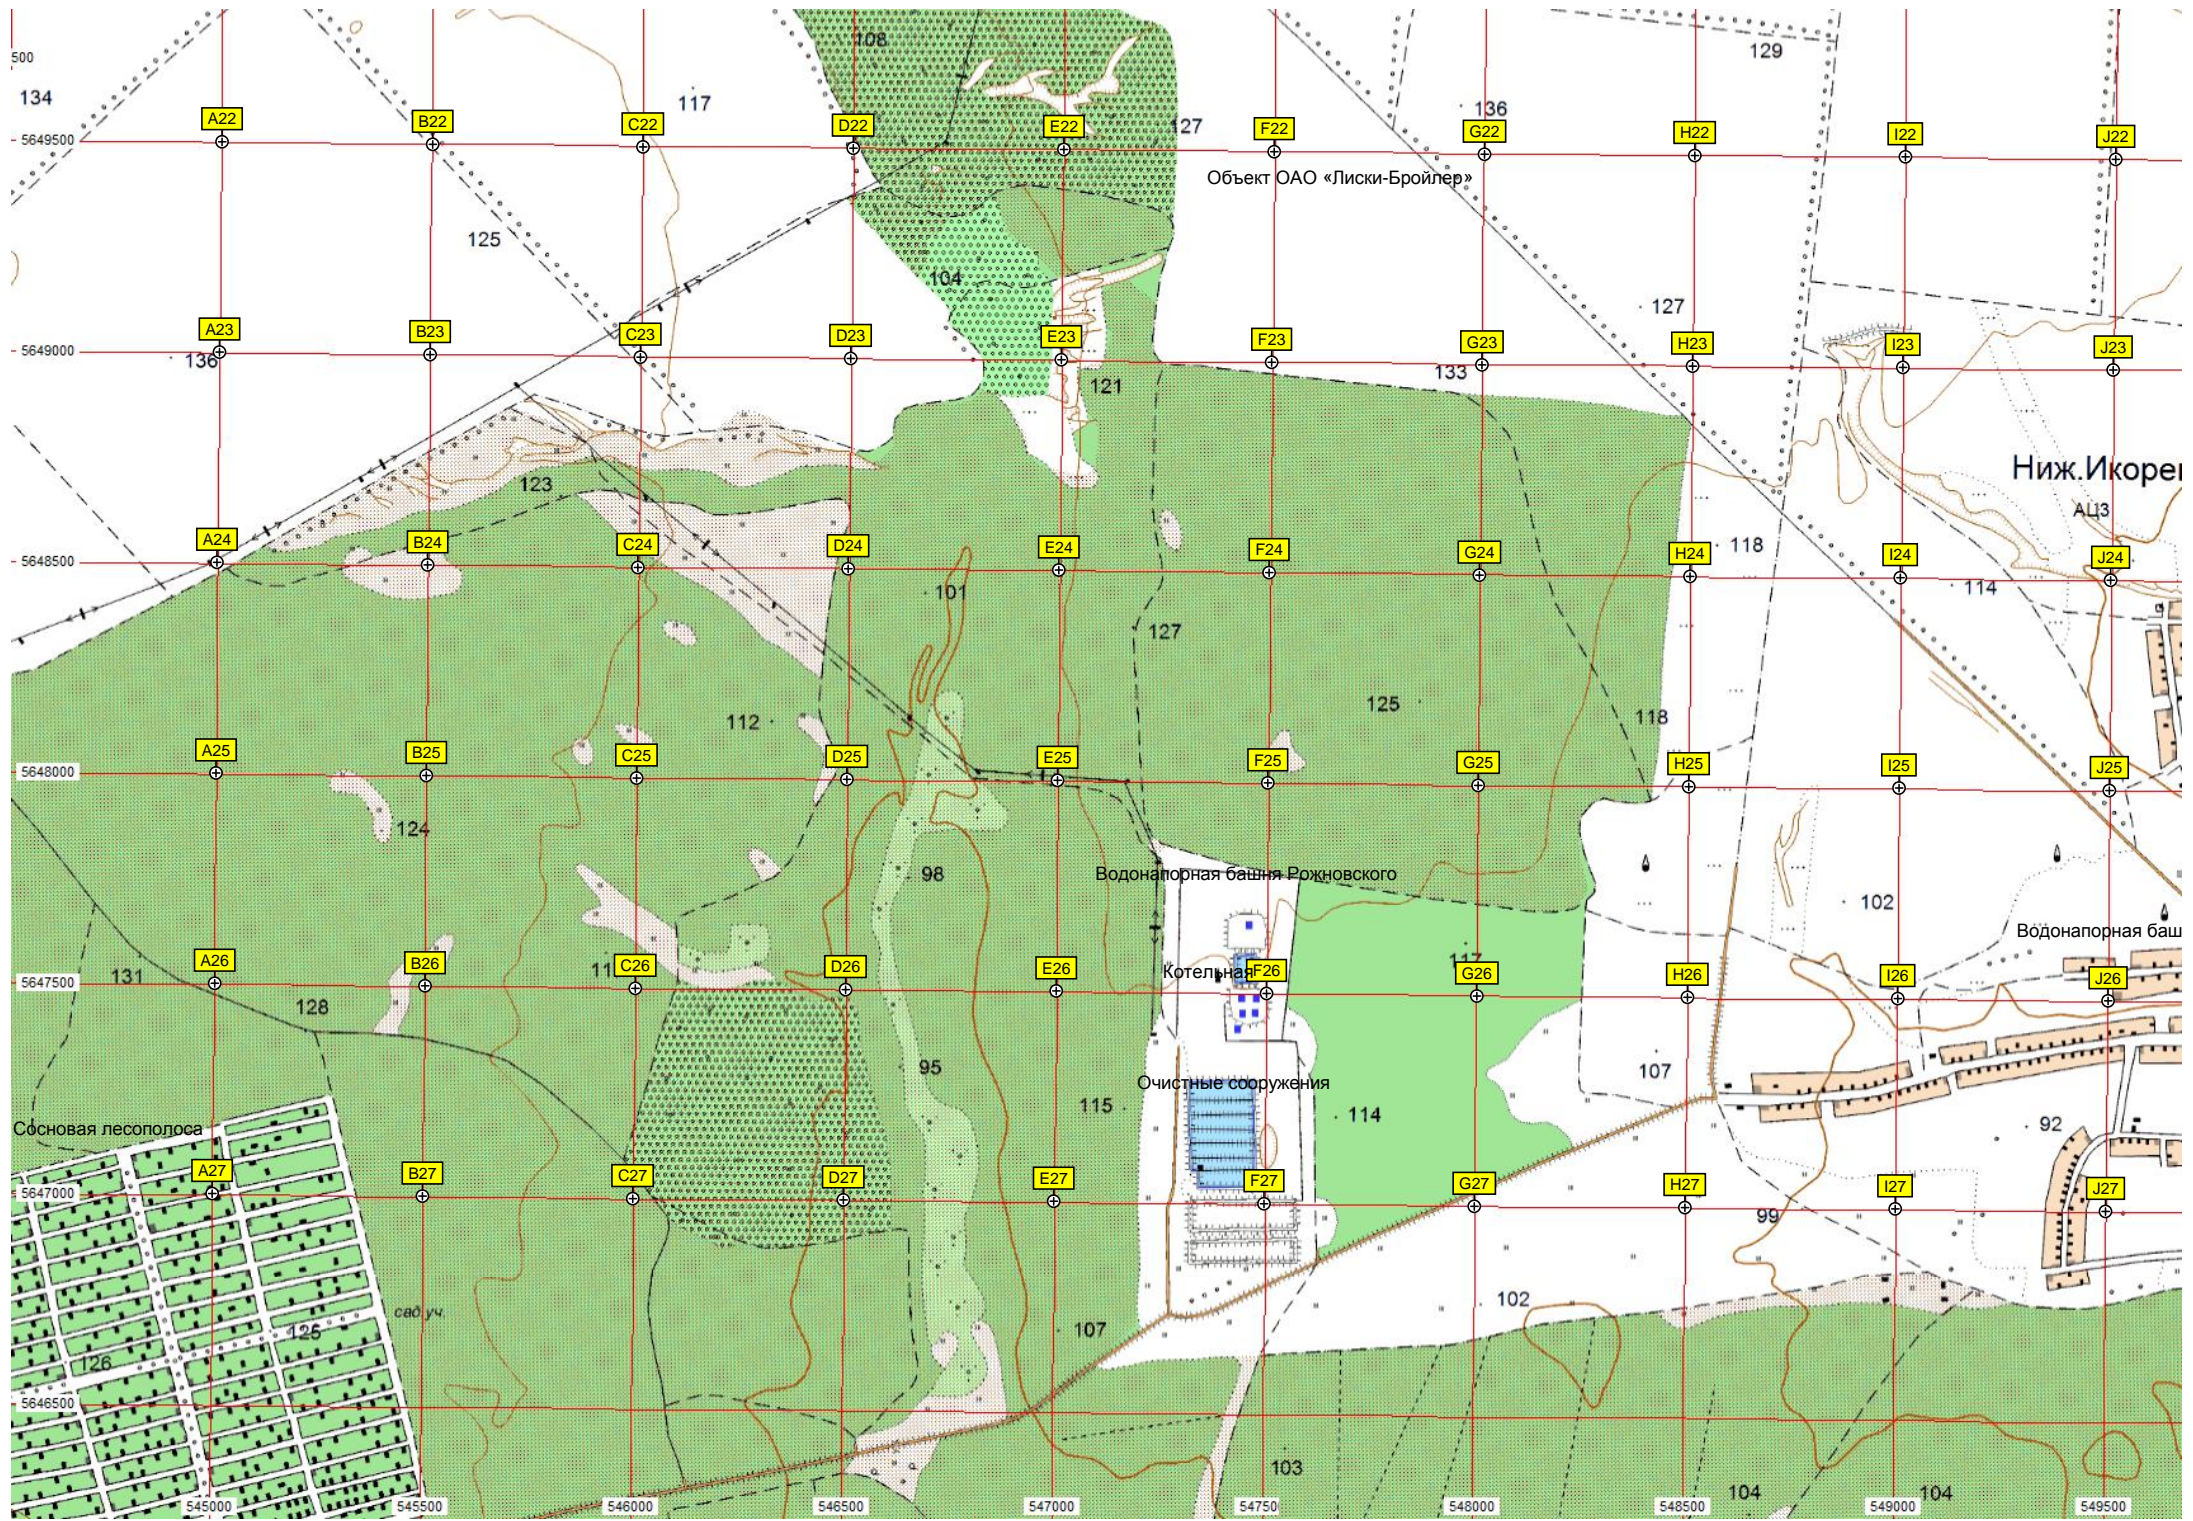

льный лагерь "Ракета"

пионерлаг.

ур.Галич

Улчище Галич

б. Борковская

б. Борковская

126

130

85

96

- U15, V15, W15, X15, Y15, Z15, AA15, AB15, AC15, AD15
- U16, V16, W16, X16, Y16, Z16, AA16, AB16, AC16, AD16
- U17, V17, W17, X17, Y17, Z17, AA17, AB17, AC17, AD17
- U18, V18, W18, X18, Y18, Z18, AA18, AB18, AC18, AD18
- U19, V19, W19, X19, Y19, Z19, AA19, AB19, AC19, AD19
- U20, V20, W20, X20, Y20, Z20, AA20, AB20, AC20, AD20
- U21, V21, W21, X21, Y21, Z21, AA21, AB21, AC21, AD21