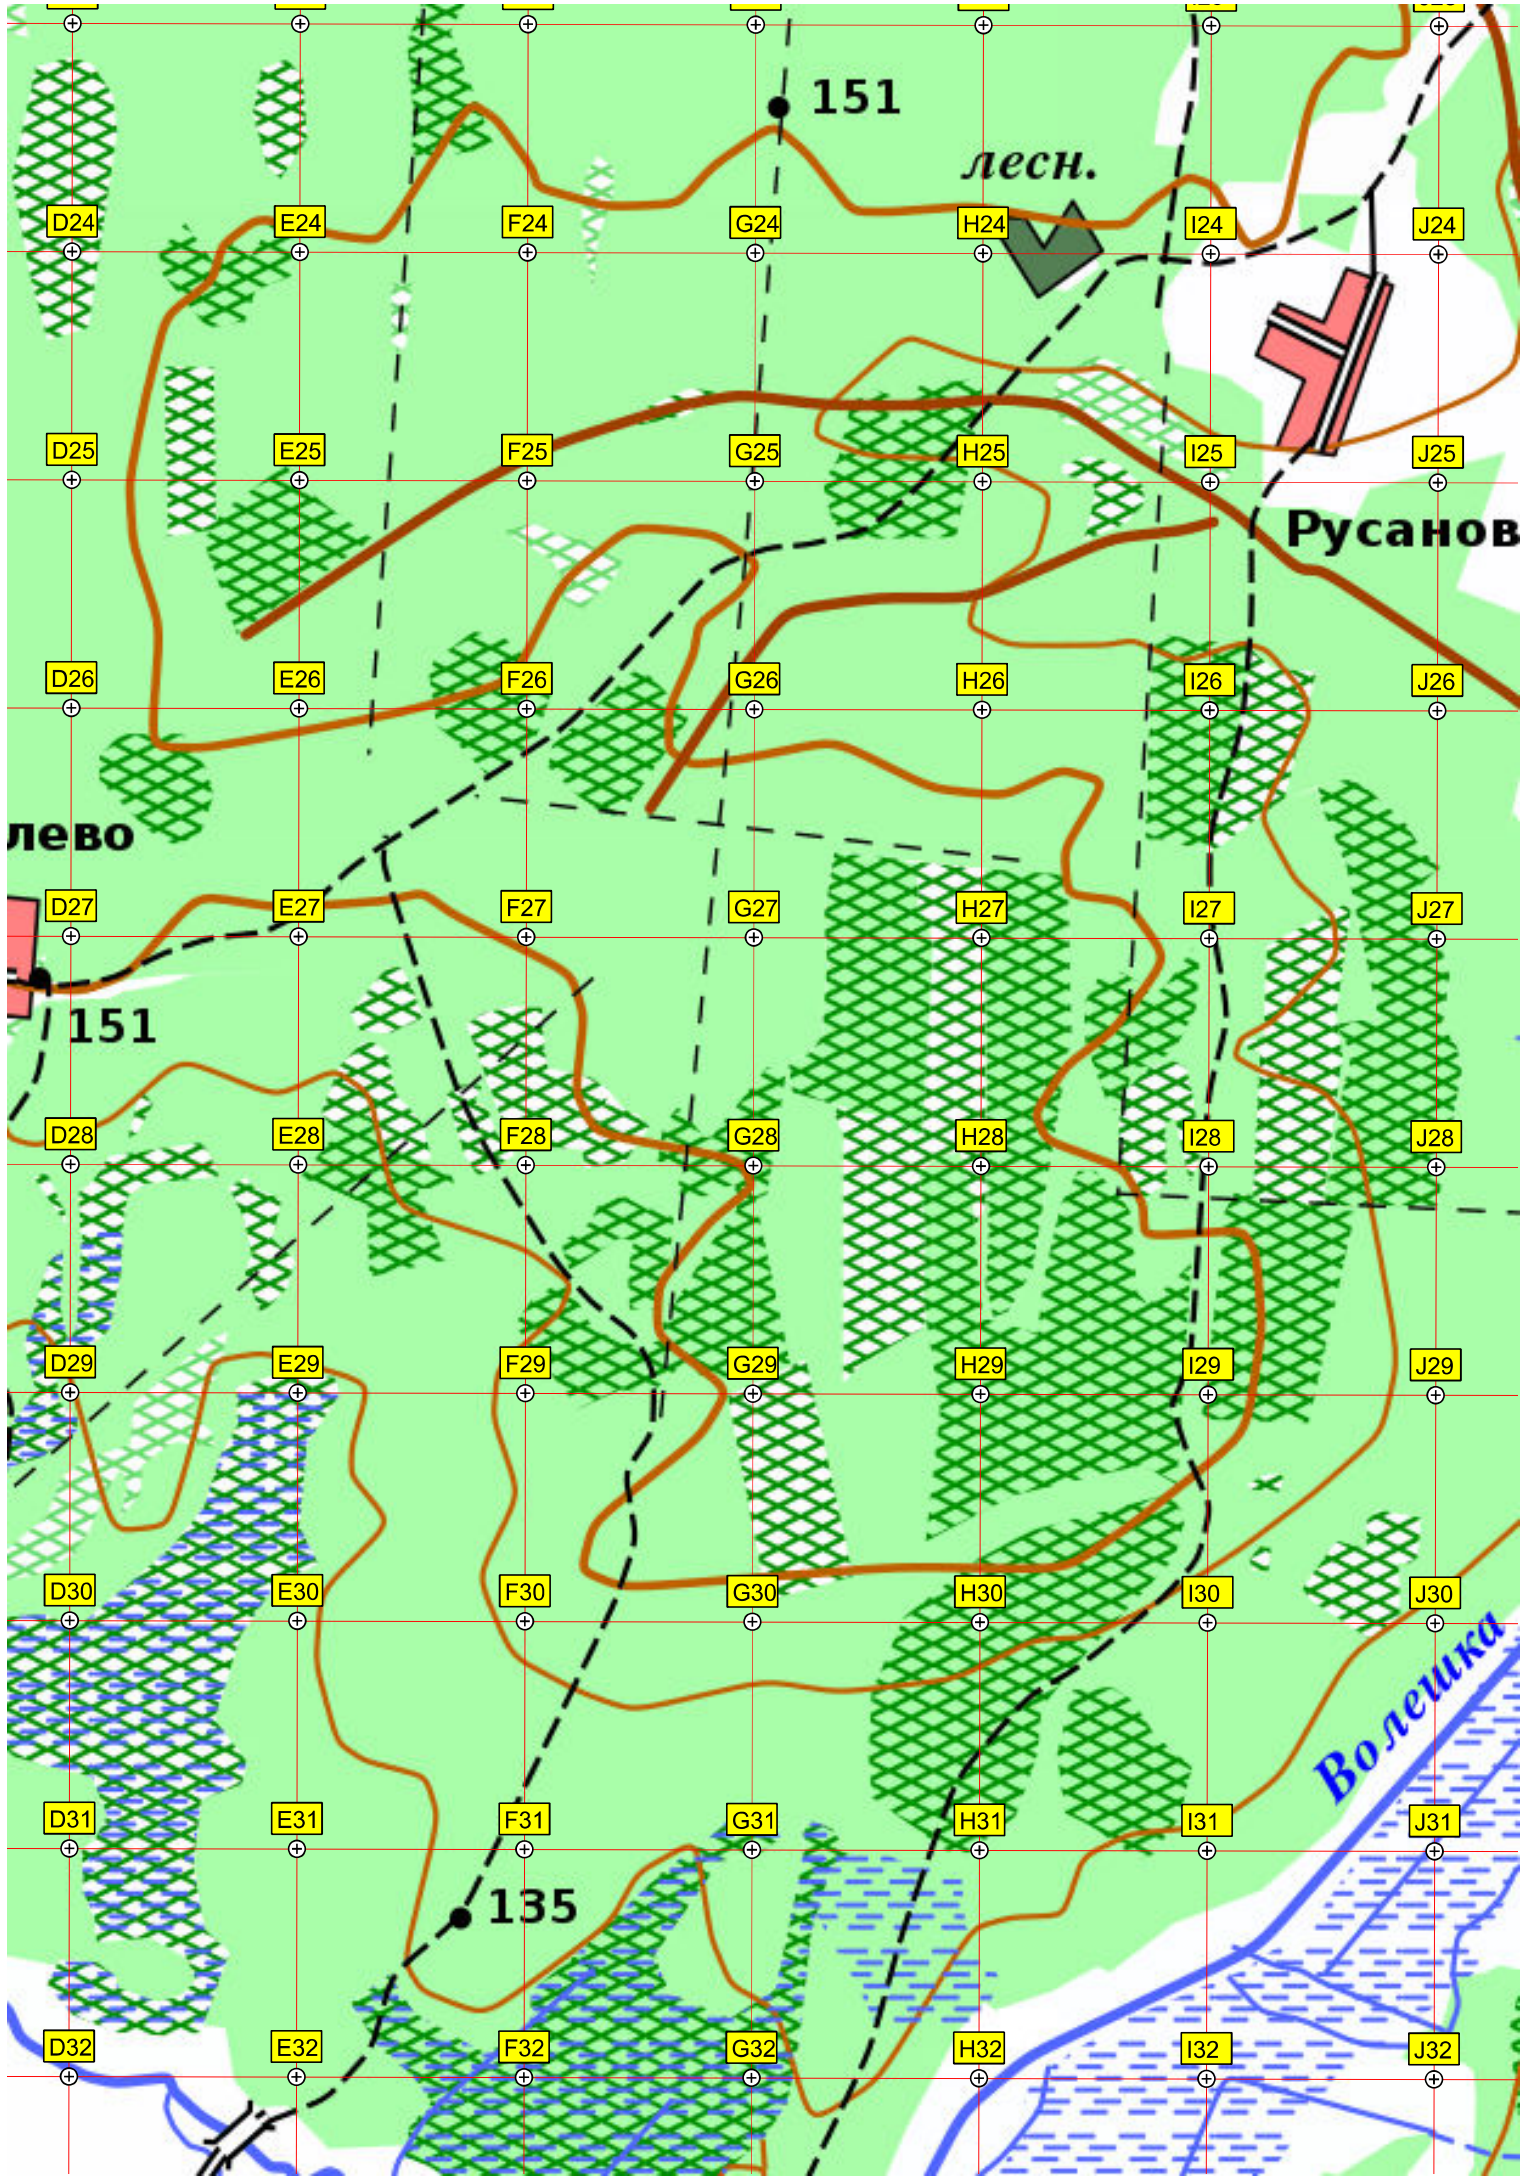

151

лесн.

Русанов

лево

151

135

Волешка