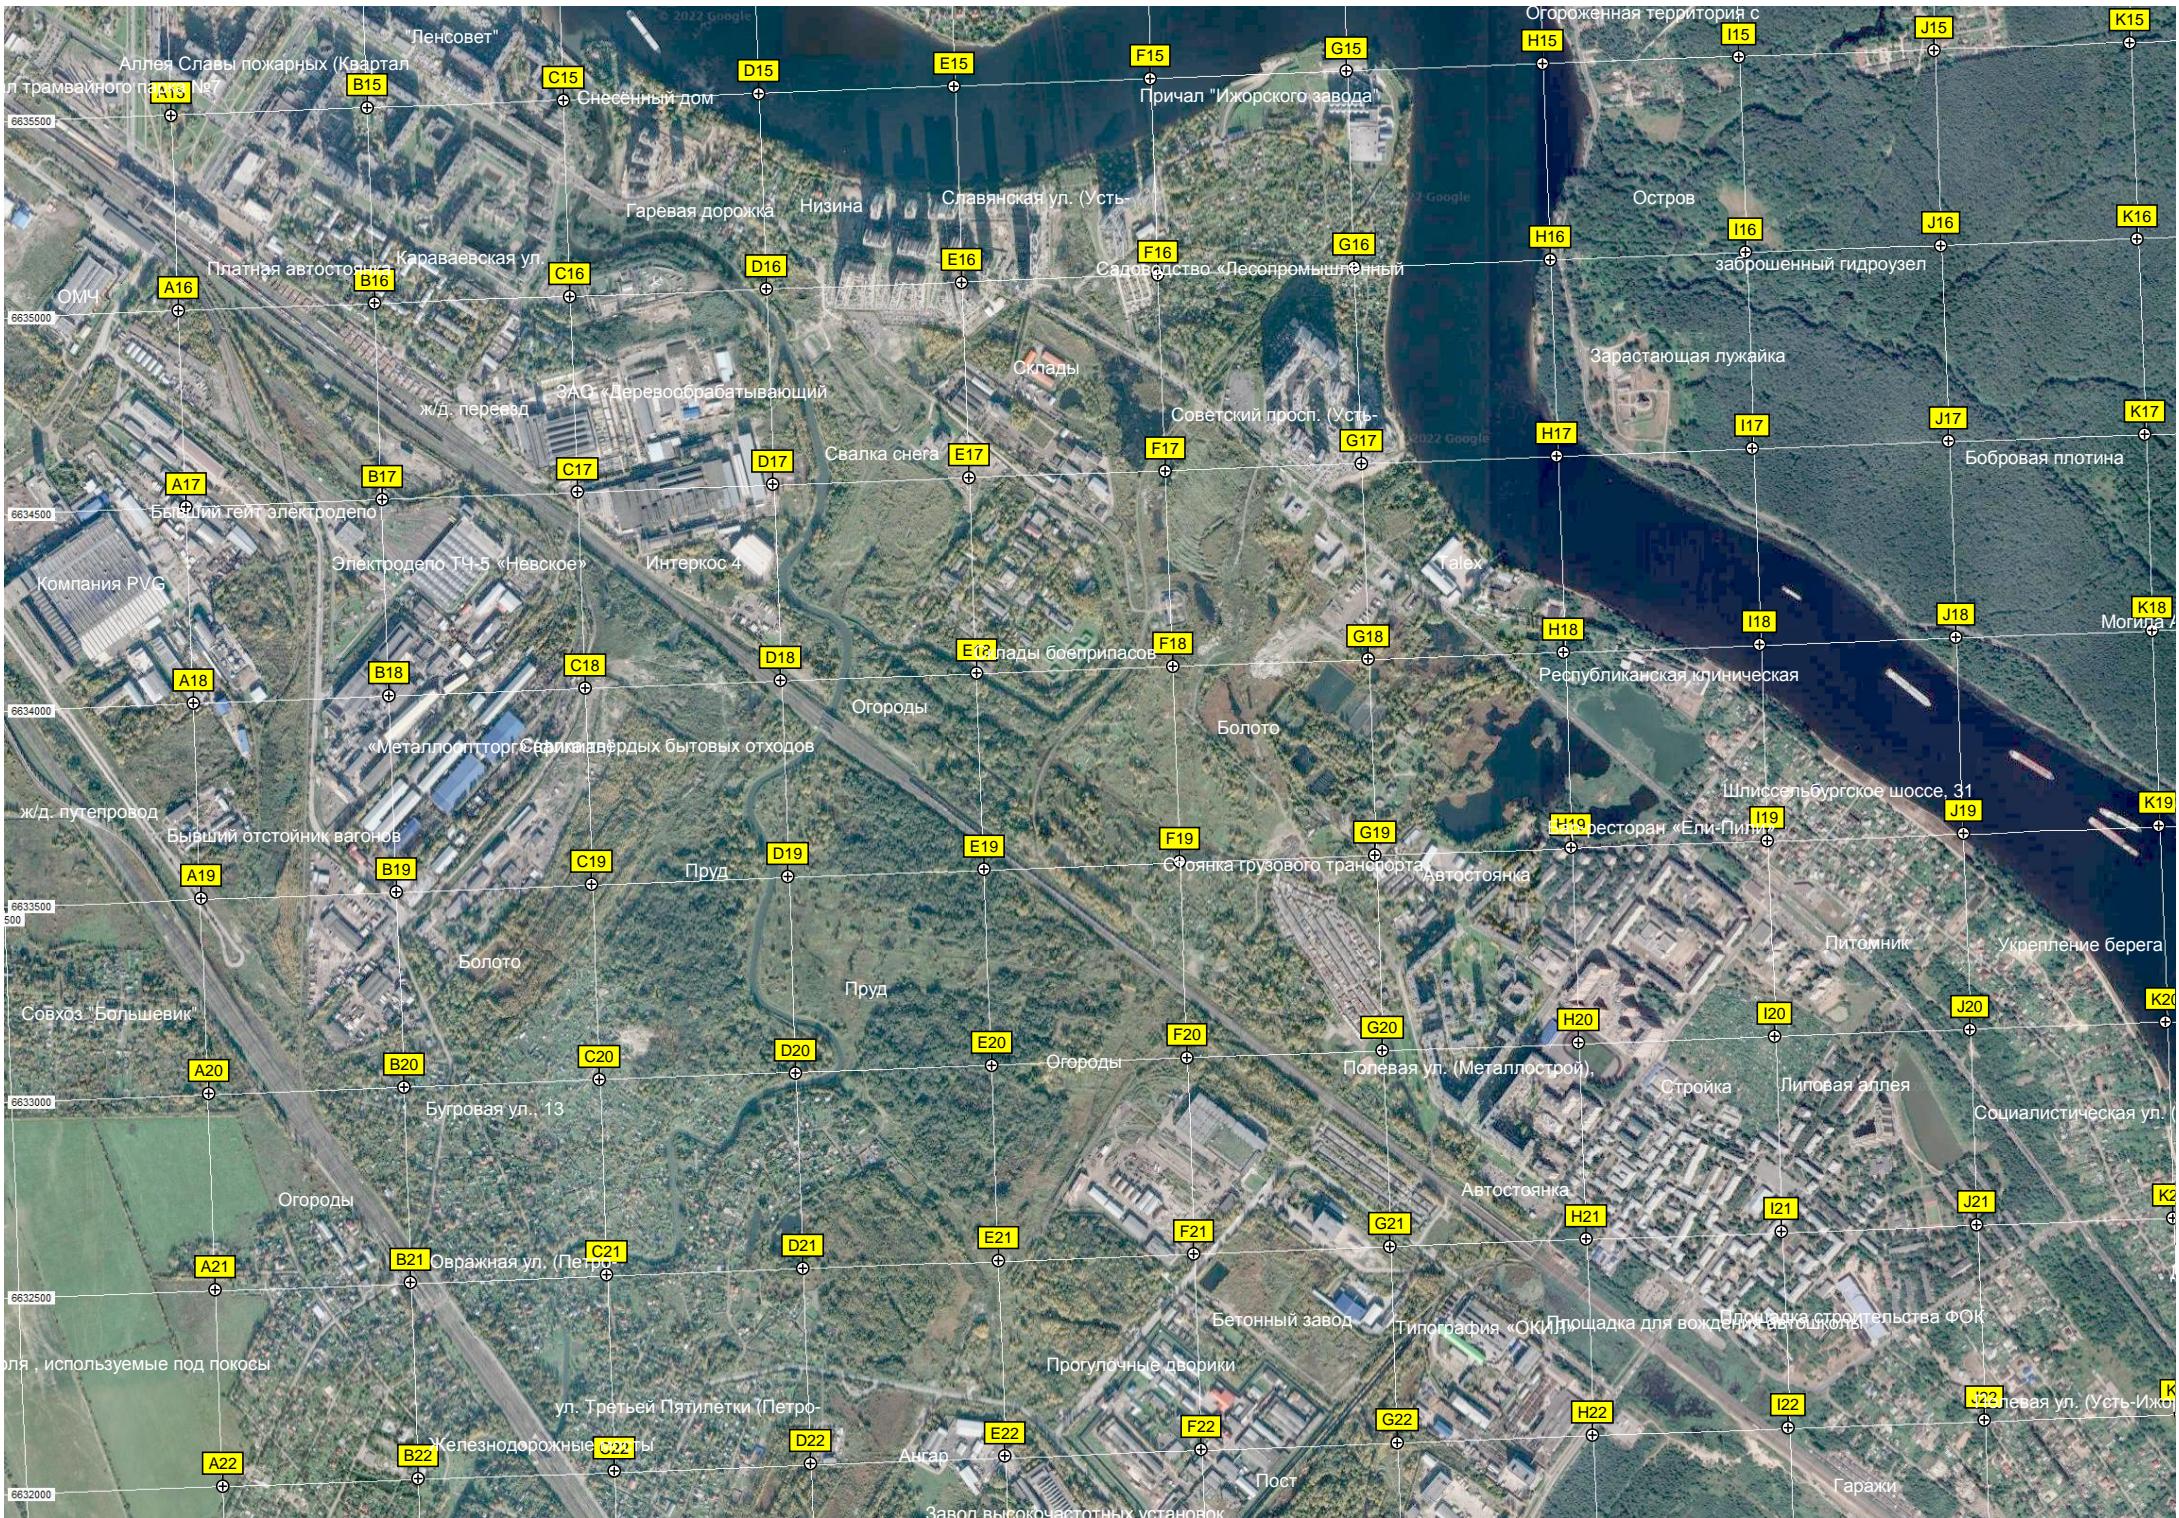

89-й лесной квартал

Песчаный карьер

Карьер-Мяглов

ост.

Становочный пункт Колтуши

- L8, M8, N8, O8, P8, Q8, R8, S8, T8, U8, V8
- L9, M9, N9, O9, P9, Q9, R9, S9, T9, U9, V9
- L10, M10, N10, O10, P10, Q10, R10, S10, T10, U10, V10
- L11, M11, N11, O11, P11, Q11, R11, S11, T11, U11, V11
- L12, M12, N12, O12, P12, Q12, R12, S12, T12, U12, V12
- L13, M13, N13, O13, P13, Q13, R13, S13, T13, U13, V13
- L14, M14, N14, O14, P14, Q14, R14, S14, T14, U14, V14
- L15, M15, N15, O15, P15, Q15, R15, S15, T15, U15, V15