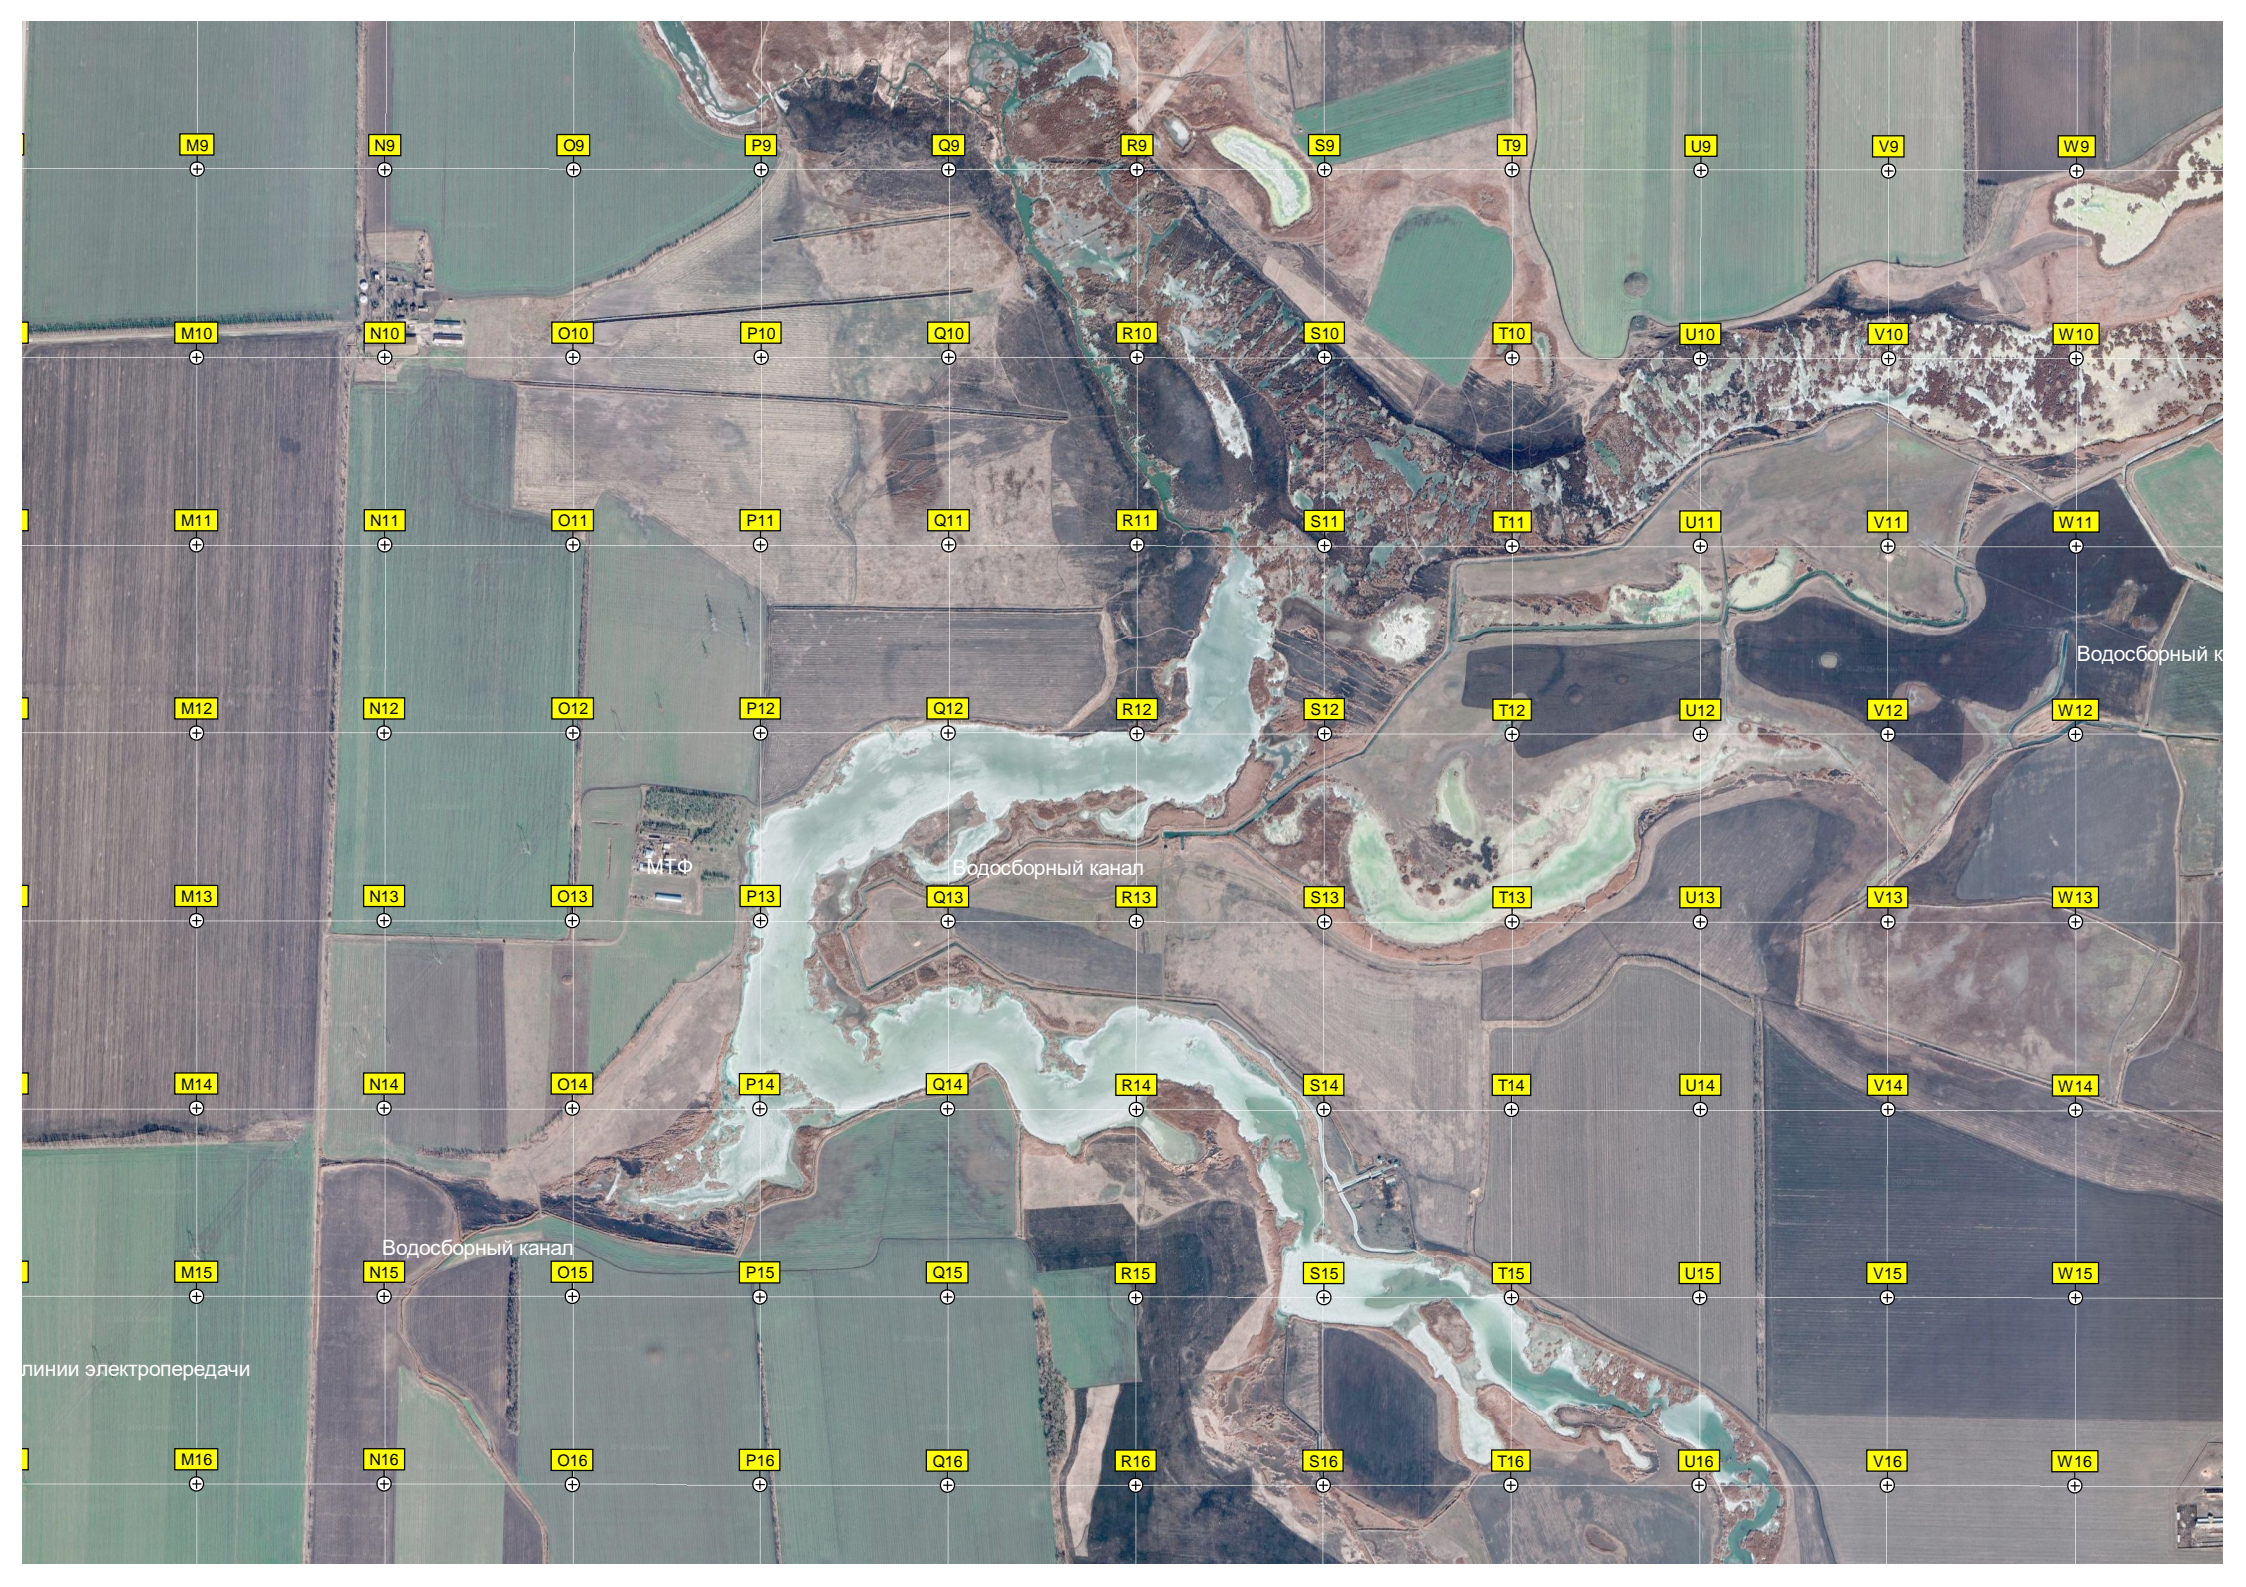

M9

N9

O9

P9

Q9

R9

S9

T9

U9

V9

W9

M10

N10

O10

P10

Q10

R10

S10

T10

U10

V10

W10

M11

N11

O11

P11

Q11

R11

S11

T11

U11

V11

W11

M12

N12

O12

P12

Q12

R12

S12

T12

U12

V12

W12

M13

N13

O13

P13

Q13

R13

S13

T13

U13

V13

W13

M14

N14

O14

P14

Q14

R14

S14

T14

U14

V14

W14

M15

N15

O15

P15

Q15

R15

S15

T15

U15

V15

W15

M16

N16

O16

P16

Q16

R16

S16

T16

U16

V16

W16

МТФ

Водосборный канал

Водосборный к

Водосборный канал

линии электропередачи