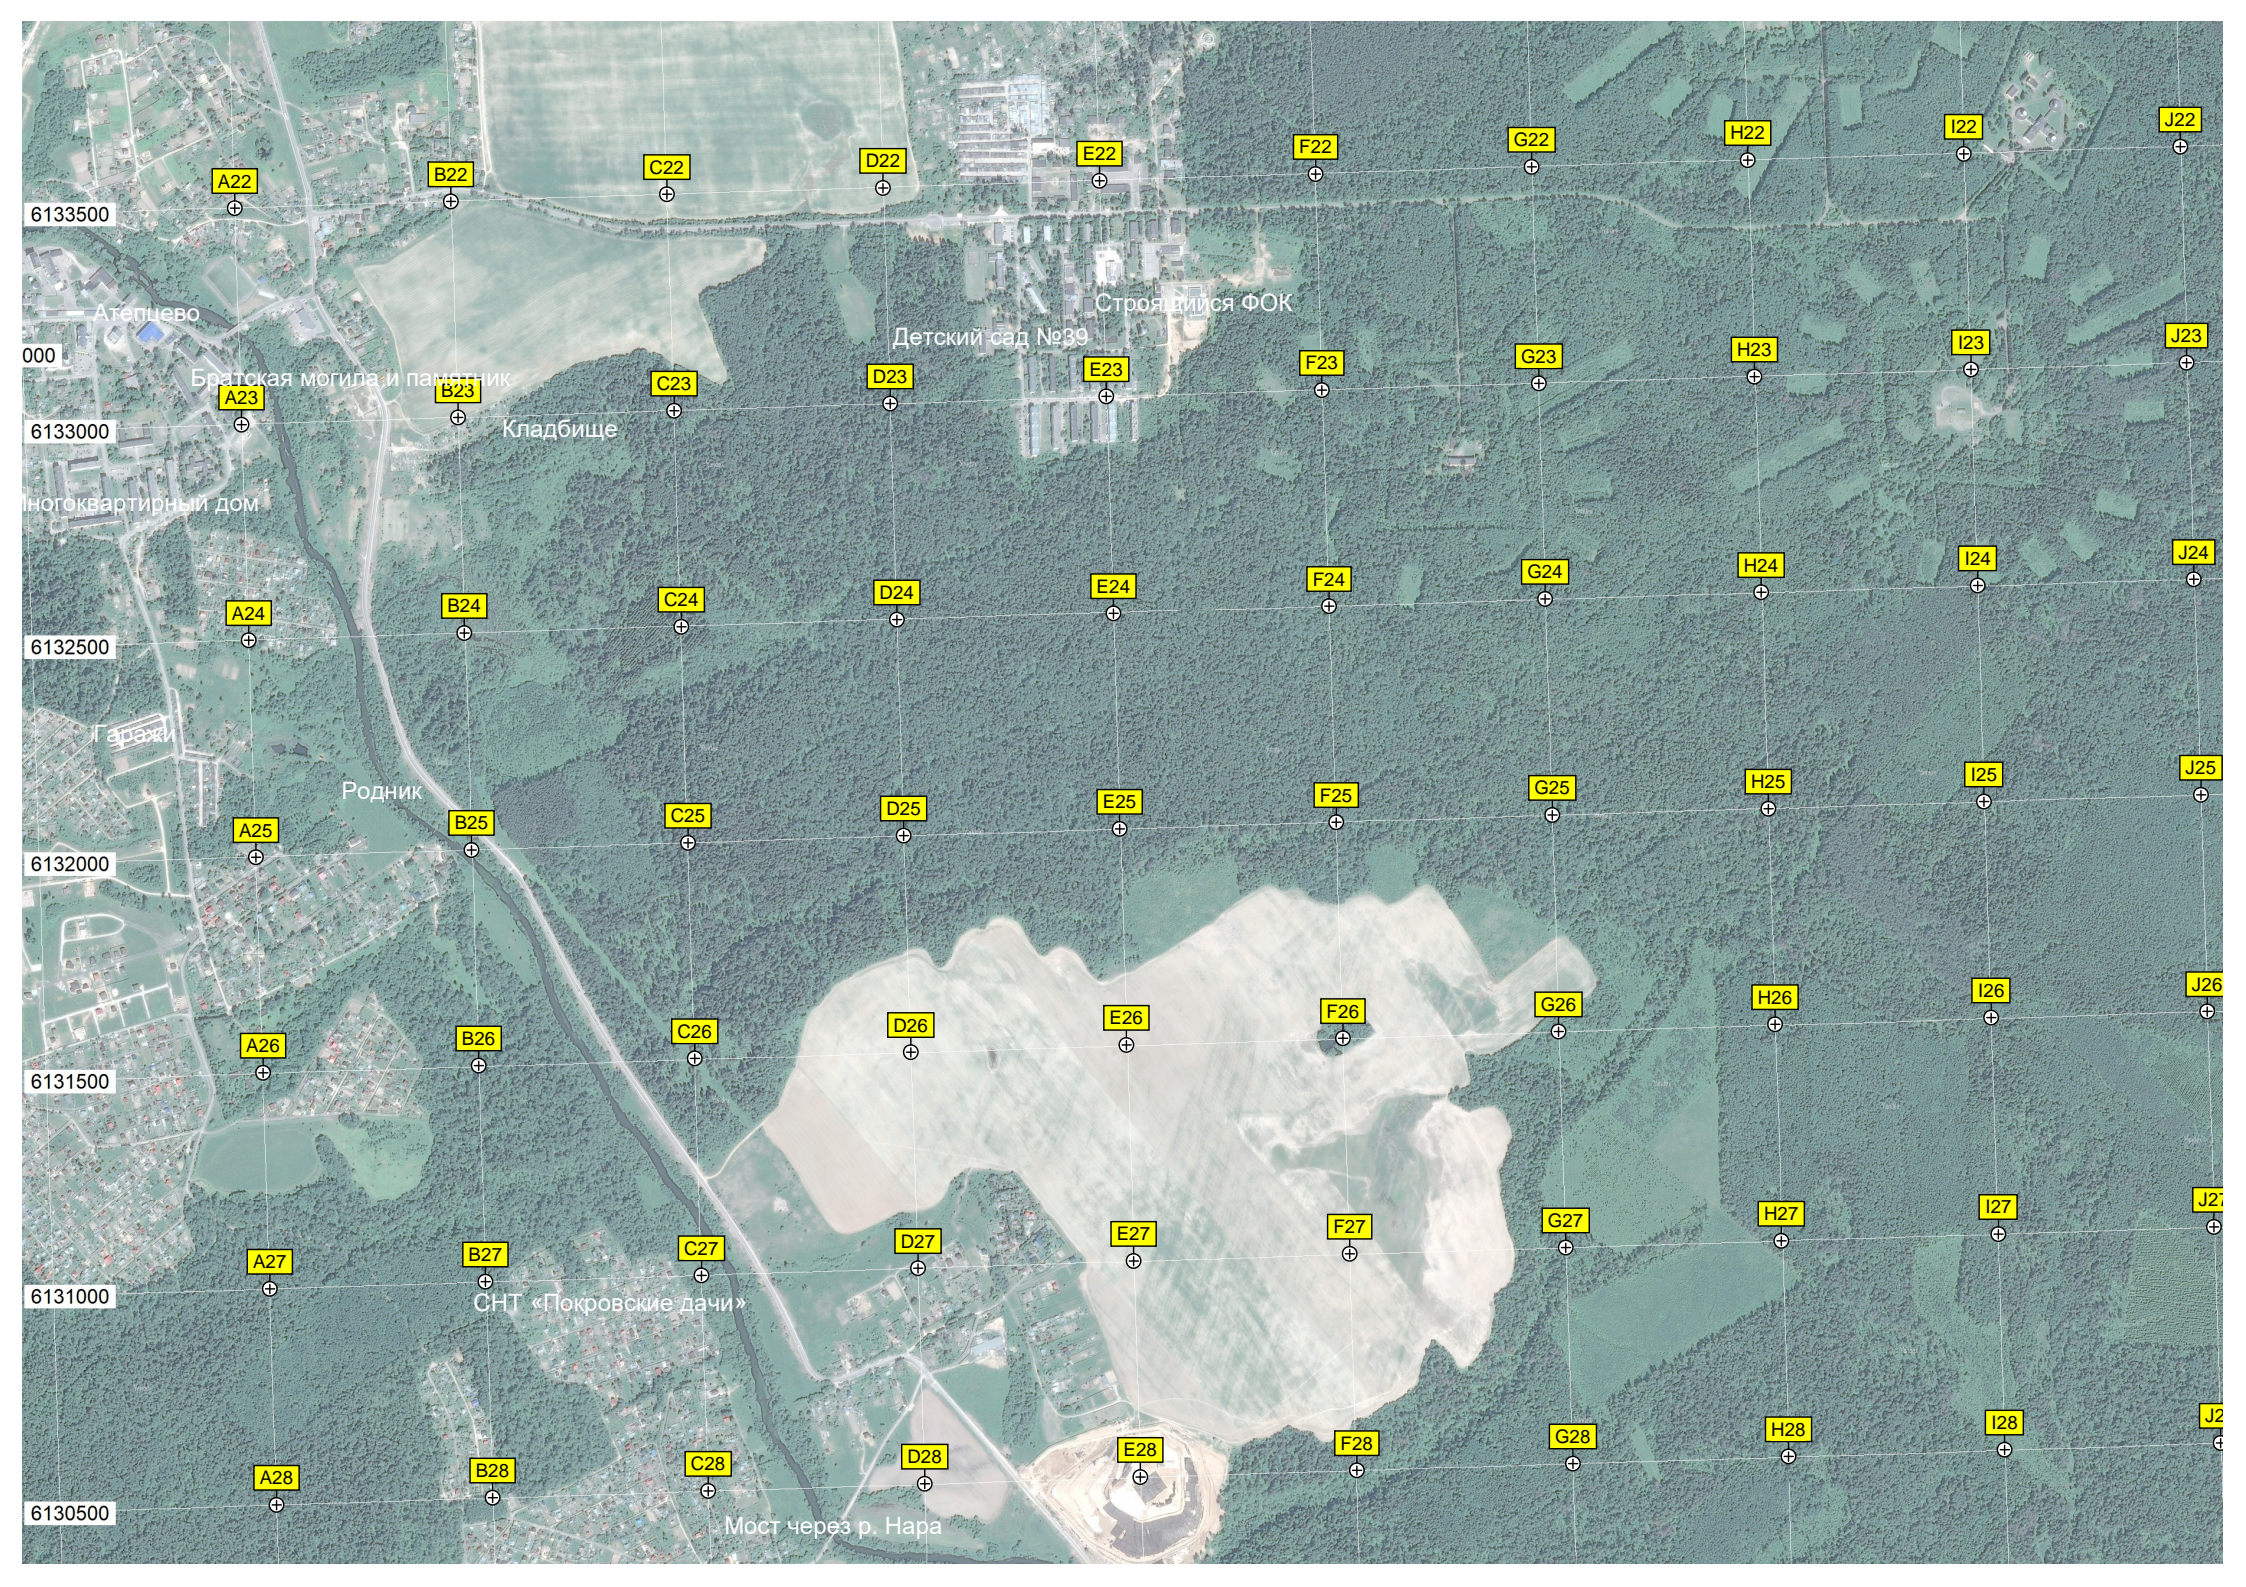

Боло...

Пруд

Пешеходный мо

СНТ «Неглинка»

- K8, L8, M8, N8, O8, P8, Q8, R8, S8, T8
- K9, L9, M9, N9, O9, P9, Q9, R9, S9, T9
- K10, L10, M10, N10, O10, P10, Q10, R10, S10, T10
- K11, L11, M11, N11, O11, P11, Q11, R11, S11, T11
- K12, L12, M12, N12, O12, P12, Q12, R12, S12, T12
- K13, L13, M13, N13, O13, P13, Q13, R13, S13, T13
- K14, L14, M14, N14, O14, P14, Q14, R14, S14, T14