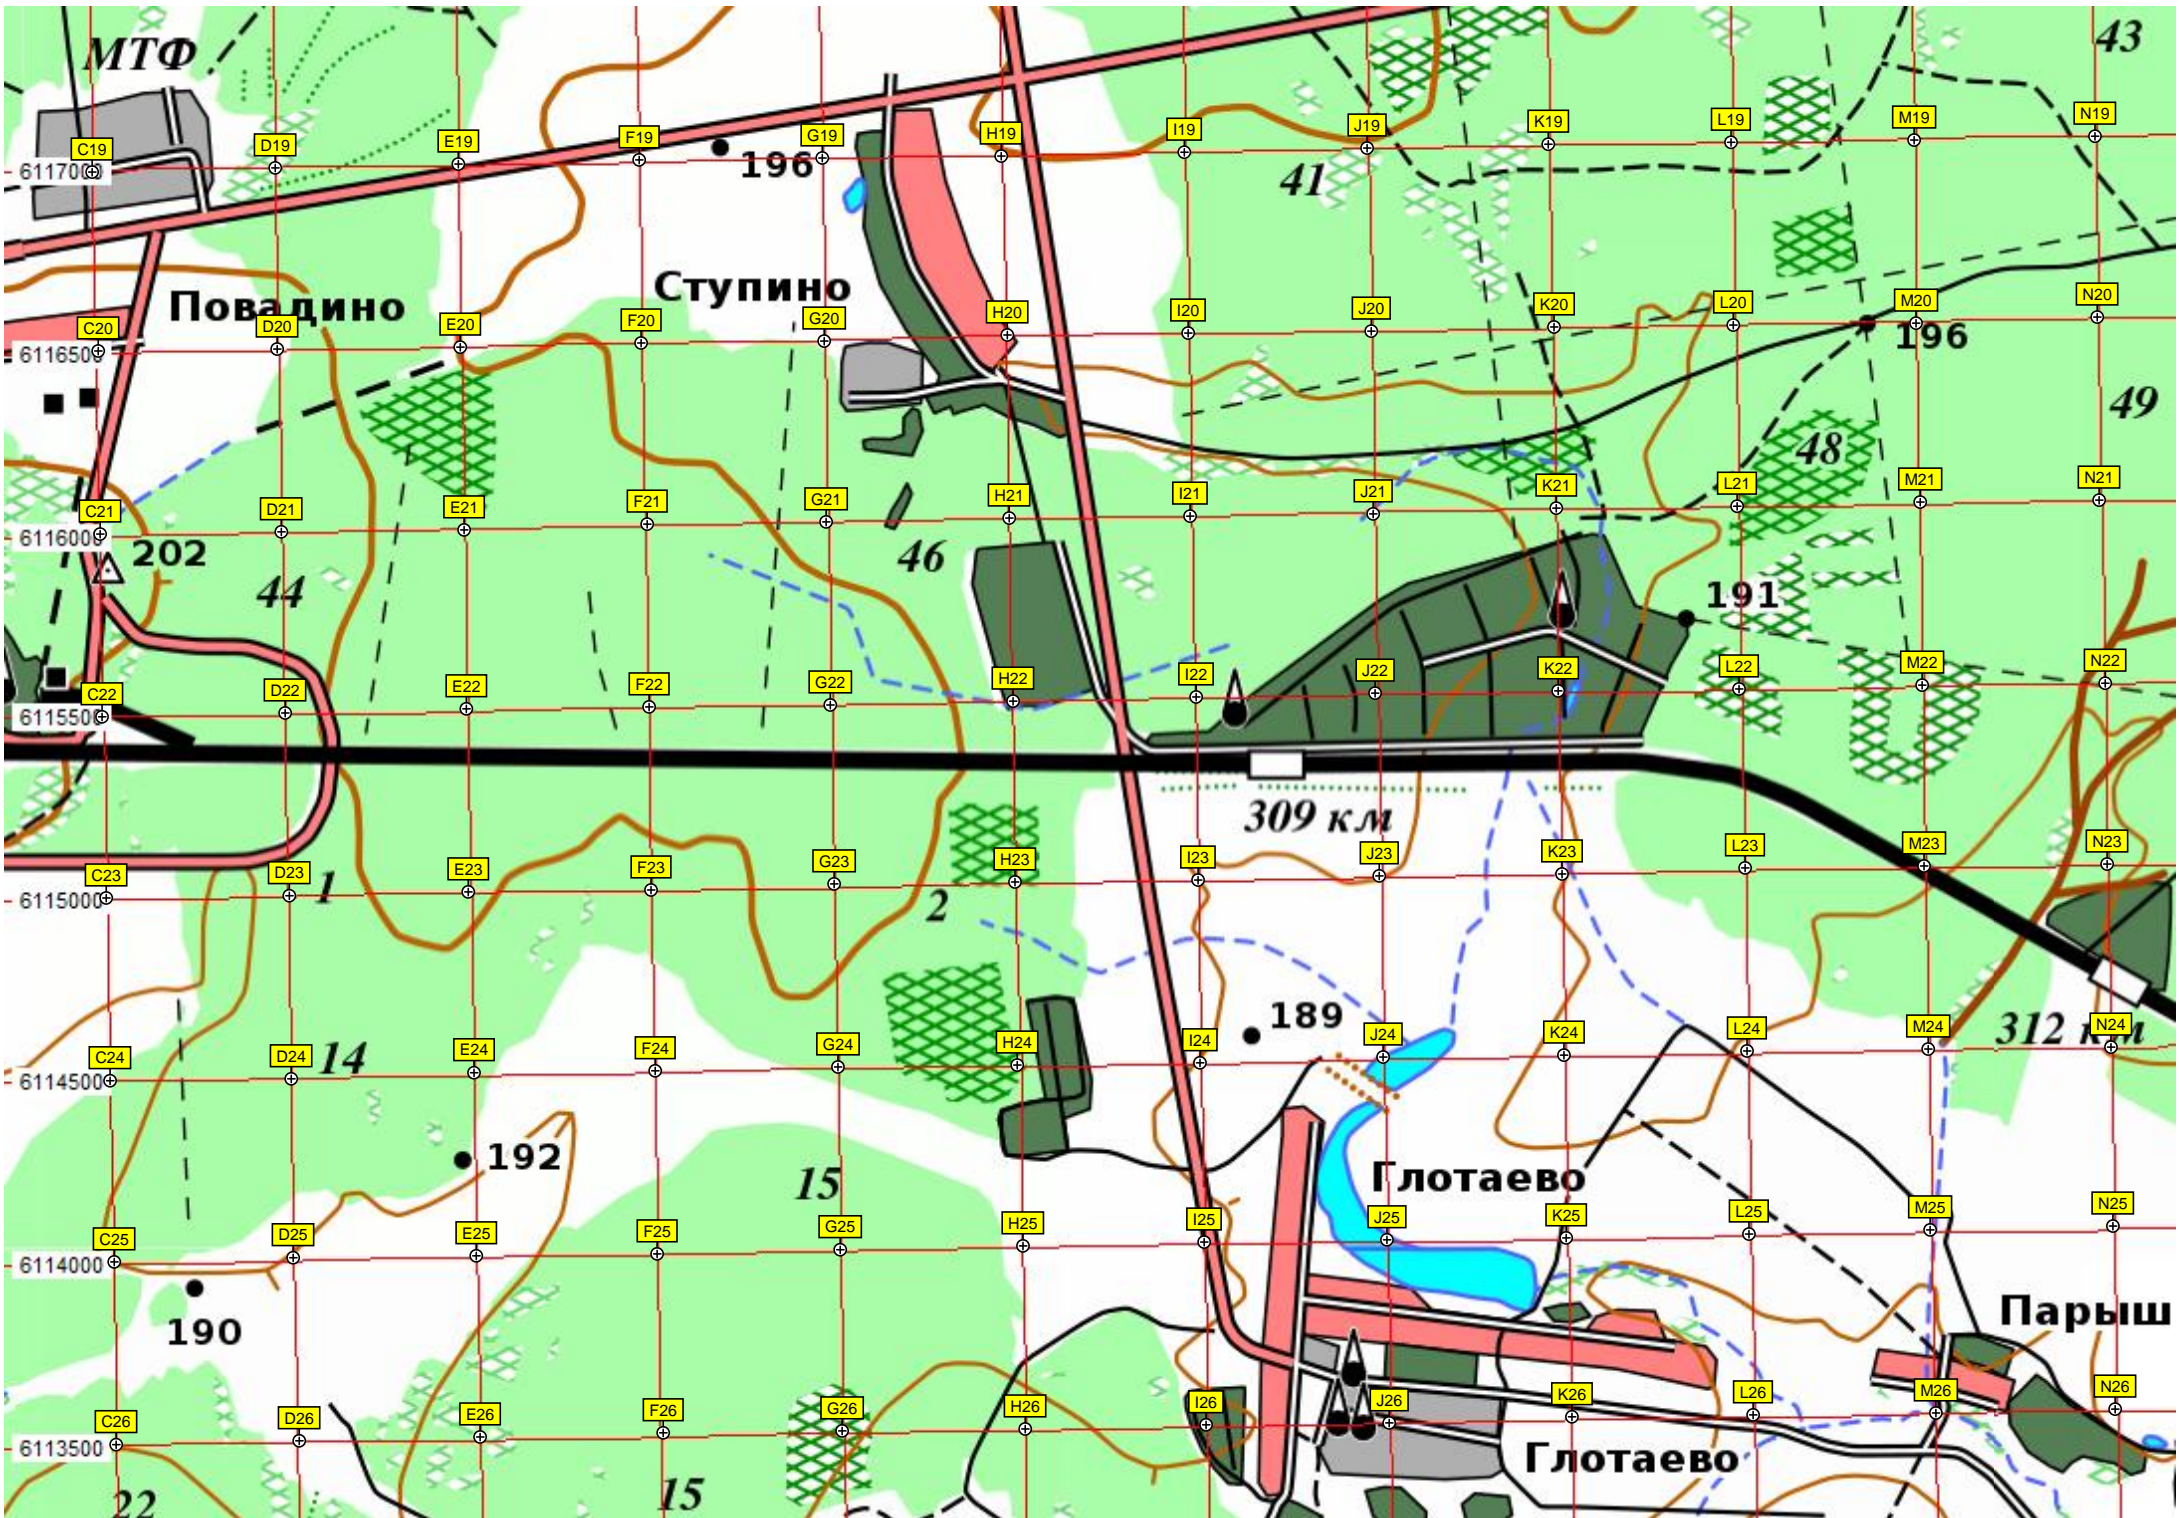

Барыбино

178

Кузьминское

Гальчино

Сырьево

сар

17

179

24

196

МТМ

Ртищево

Привалово

Падново

Немцево

Grid labels: O19, P19, Q19, R19, S19, T19, U19, V19, W19, X19, Y19, Z19
 O20, P20, Q20, R20, S20, T20, U20, V20, W20, X20, Y20, Z20
 O21, P21, Q21, R21, S21, T21, U21, V21, W21, X21, Y21, Z21
 O22, P22, Q22, R22, S22, T22, U22, V22, W22, X22, Y22, Z22
 O23, P23, Q23, R23, S23, T23, U23, V23, W23, X23, Y23, Z23
 O24, P24, Q24, R24, S24, T24, U24, V24, W24, X24, Y24, Z24
 O25, P25, Q25, R25, S25, T25, U25, V25, W25, X25, Y25, Z25
 O26, P26, Q26, R26, S26, T26, U26, V26, W26, X26, Y26, Z26