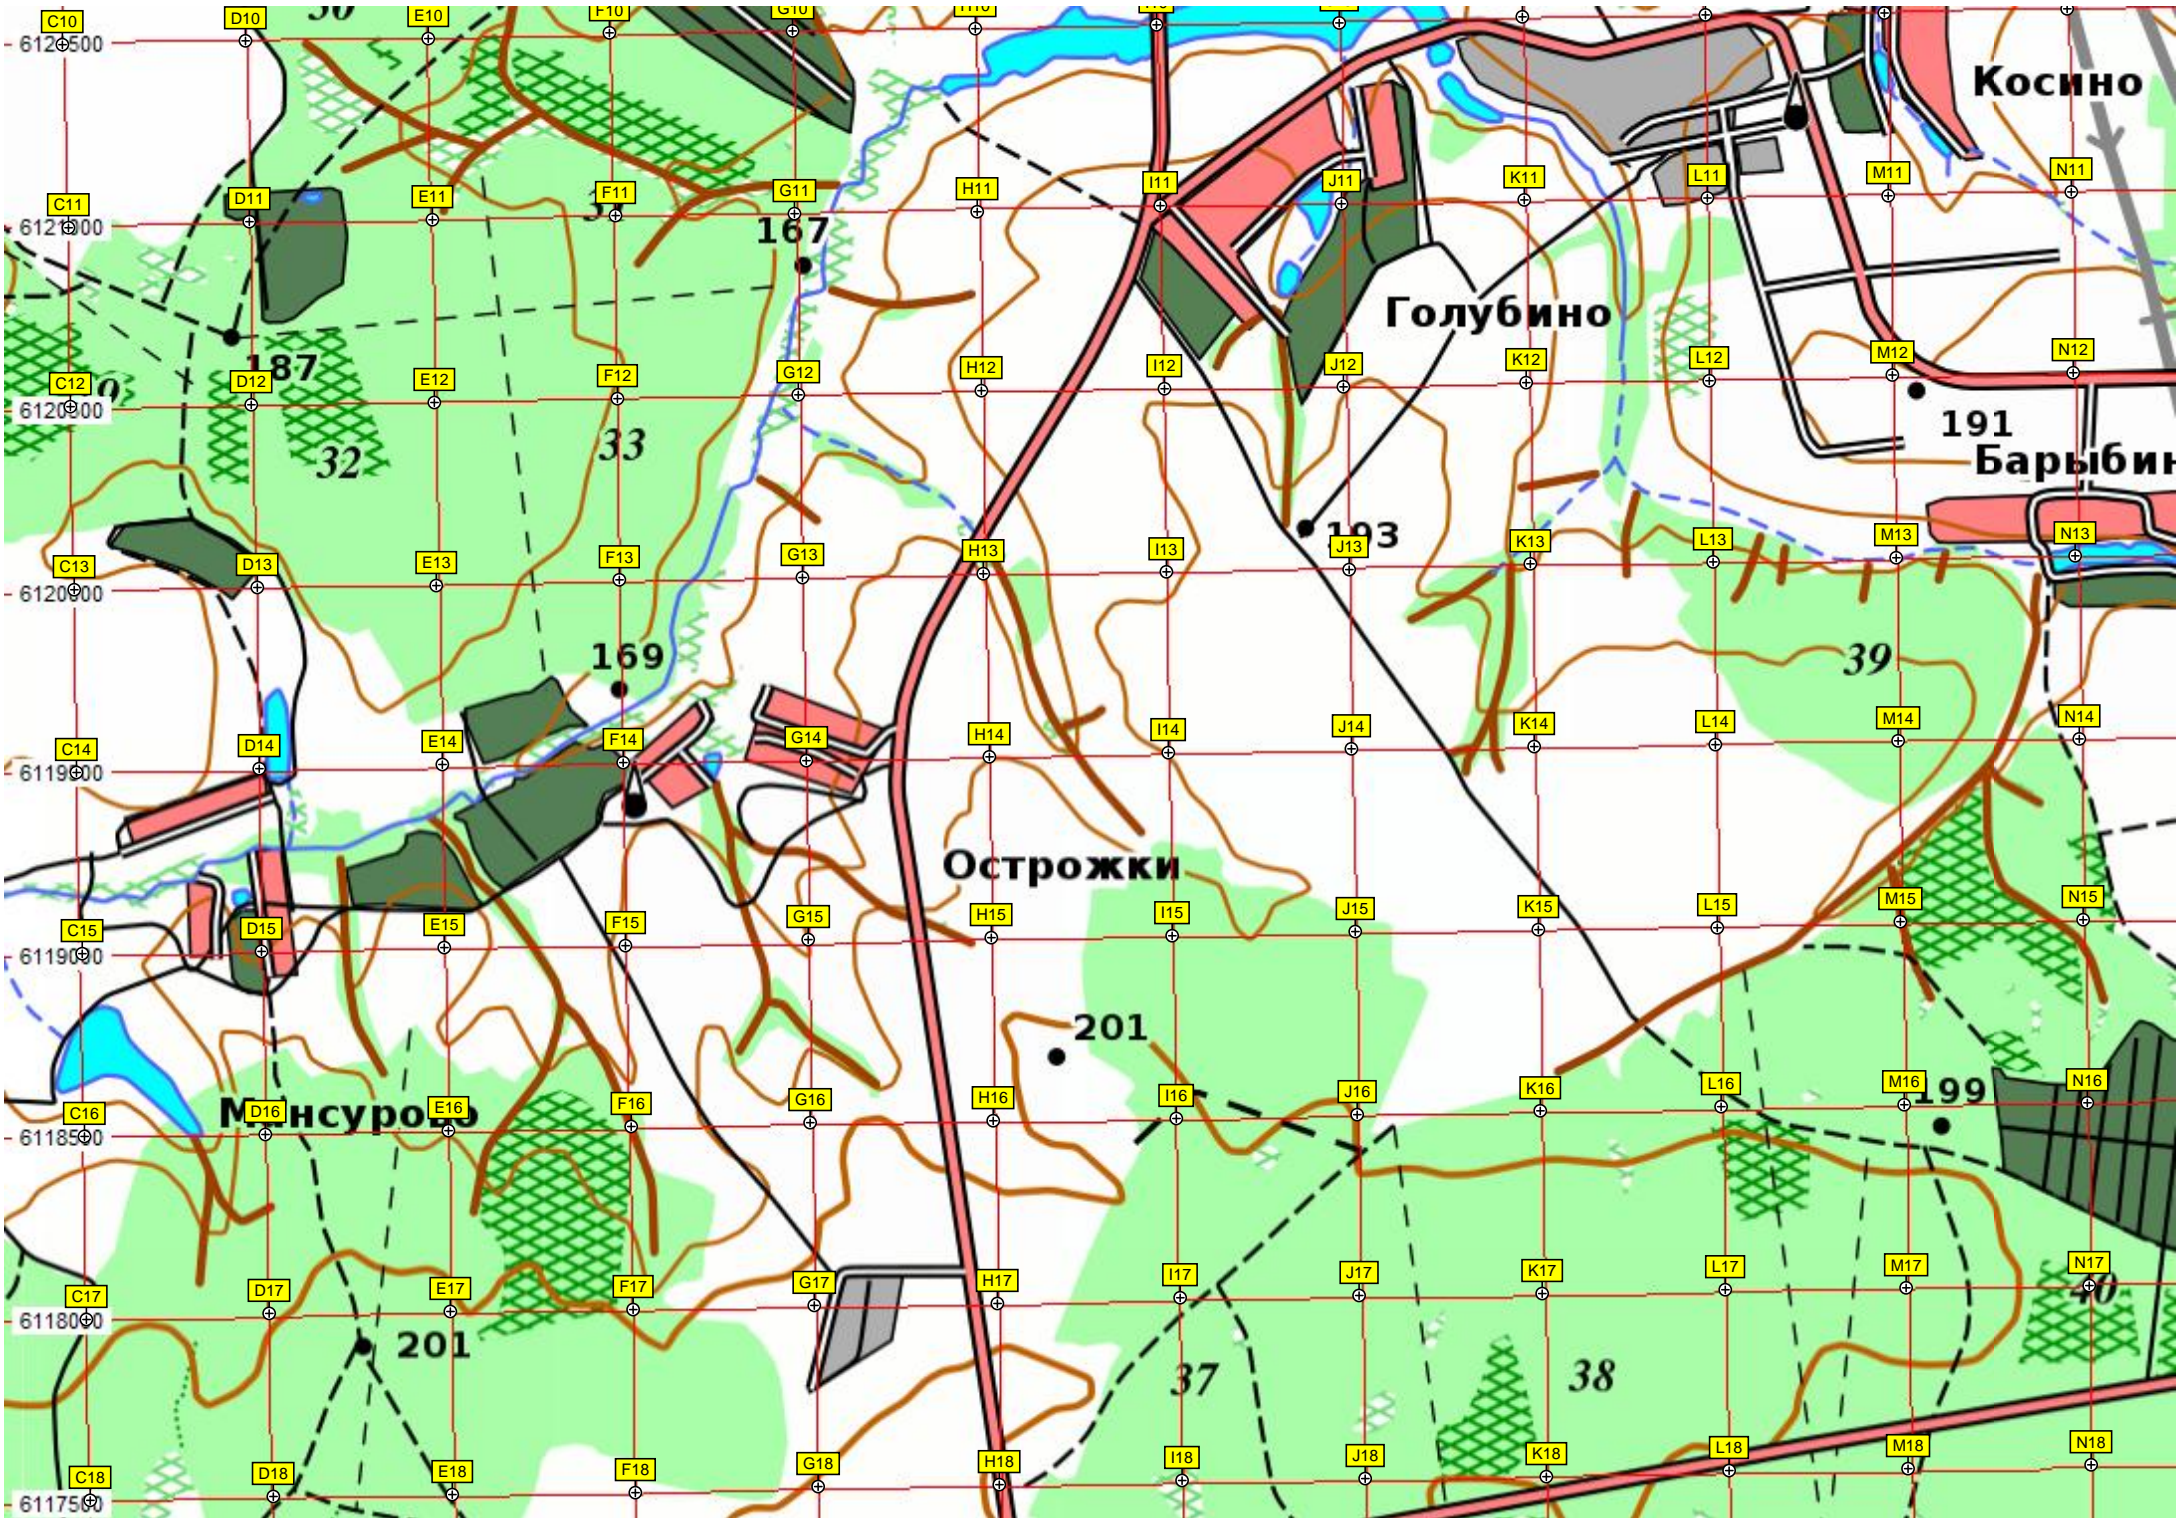

Барыбино

178

Кузьминское

Гальчино

Сырьево

сар

17

179

24

196

МТМ

Ртищево

Привалово

Падново

Немцево

Grid labels: O19, P19, Q19, R19, S19, T19, U19, V19, W19, X19, Y19, Z19
 O20, P20, Q20, R20, S20, T20, U20, V20, W20, X20, Y20, Z20
 O21, P21, Q21, R21, S21, T21, U21, V21, W21, X21, Y21, Z21
 O22, P22, Q22, R22, S22, T22, U22, V22, W22, X22, Y22, Z22
 O23, P23, Q23, R23, S23, T23, U23, V23, W23, X23, Y23, Z23
 O24, P24, Q24, R24, S24, T24, U24, V24, W24, X24, Y24, Z24
 O25, P25, Q25, R25, S25, T25, U25, V25, W25, X25, Y25, Z25
 O26, P26, Q26, R26, S26, T26, U26, V26, W26, X26, Y26, Z26