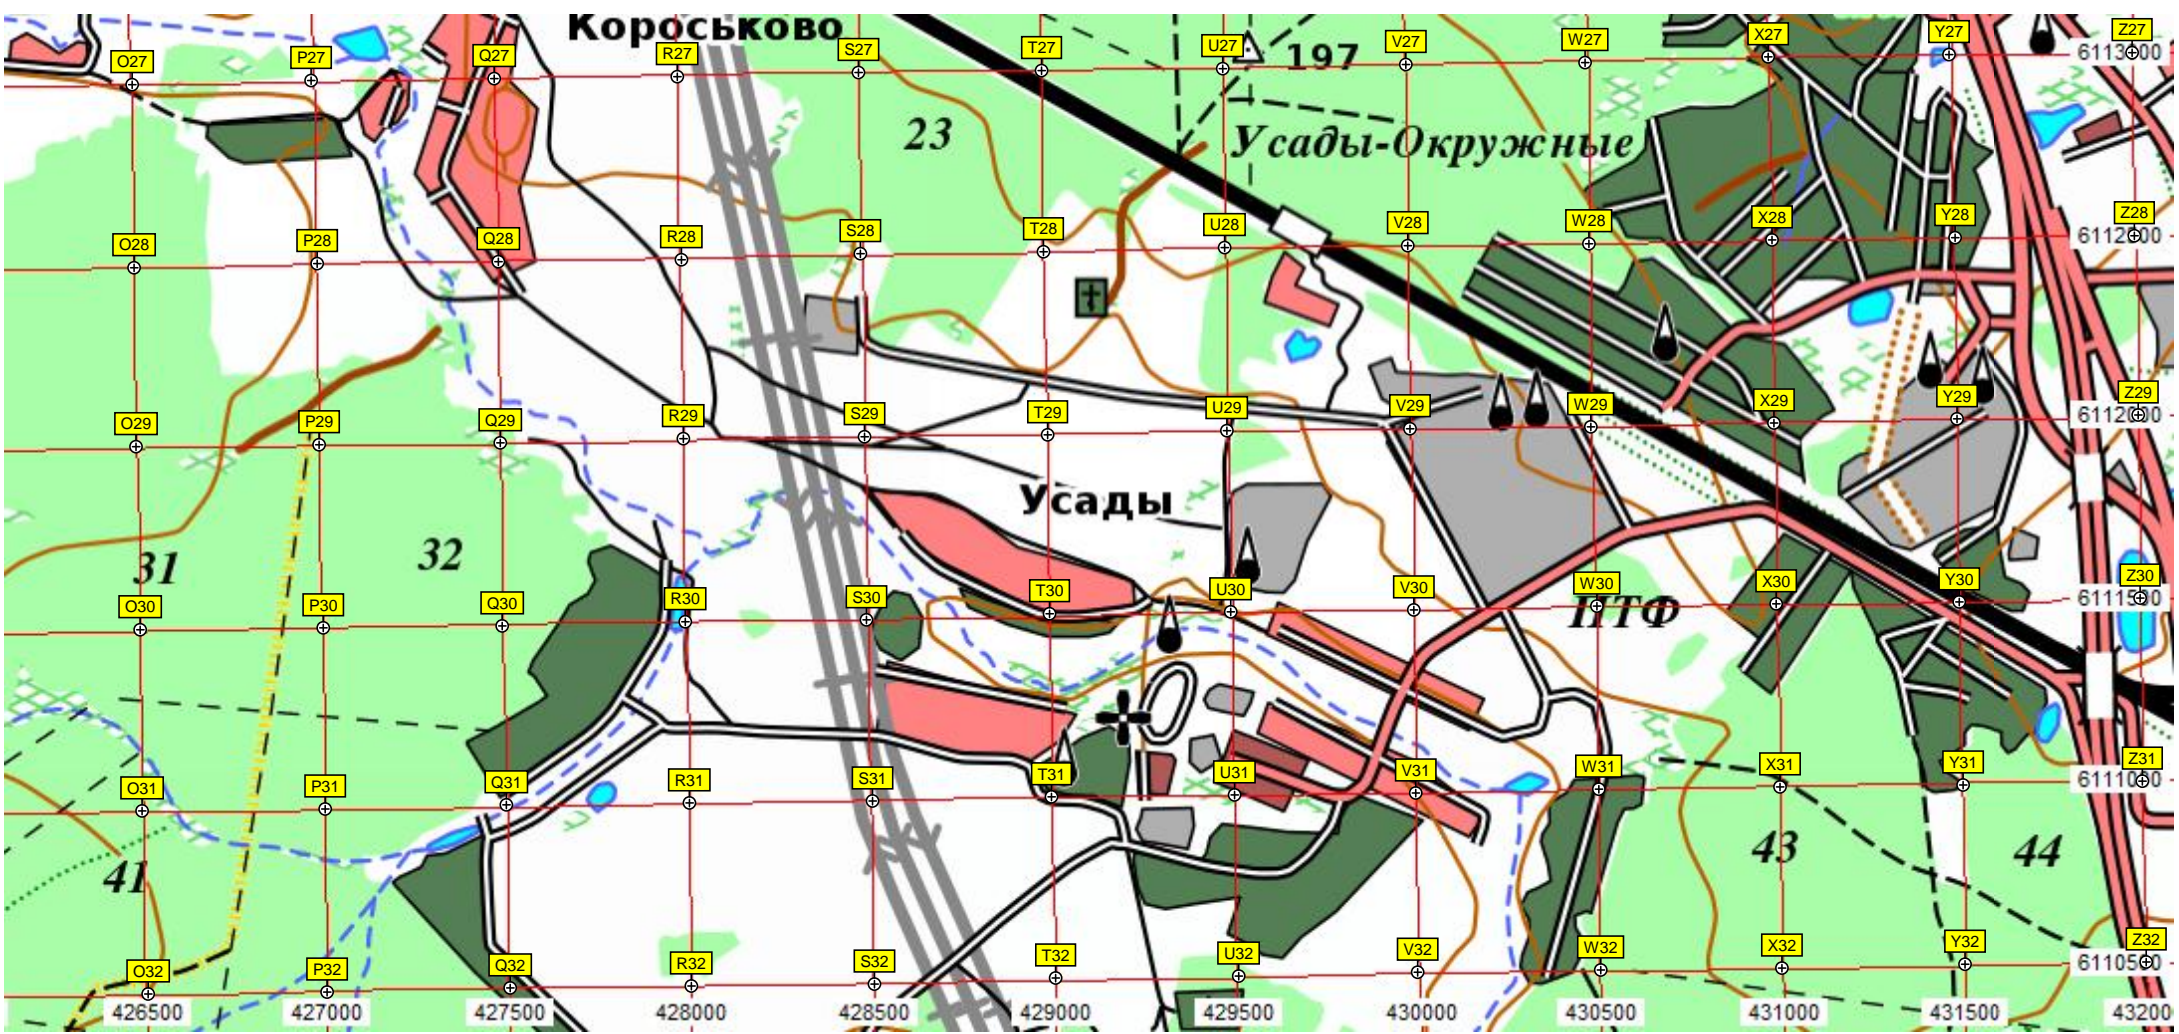

Короськово

Усады-Окружные

Усады

ИТФ

23

32

31

43

44

197

426500 427000 427500 428000 428500 429000 429500 430000 430500 431000 431500 432000

6113000
6112500
6112000
6111500
6111000
6110500

O27 P27 Q27 R27 S27 T27 U27 V27 W27 X27 Y27 Z27
O28 P28 Q28 R28 S28 T28 U28 V28 W28 X28 Y28 Z28
O29 P29 Q29 R29 S29 T29 U29 V29 W29 X29 Y29 Z29
O30 P30 Q30 R30 S30 T30 U30 V30 W30 X30 Y30 Z30
O31 P31 Q31 R31 S31 T31 U31 V31 W31 X31 Y31 Z31
O32 P32 Q32 R32 S32 T32 U32 V32 W32 X32 Y32 Z32